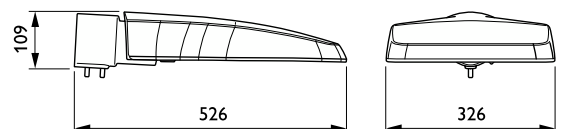

## Dimensional drawing

General Information	
Driver included	Yes
Light source replaceable	Yes
Number of gear units	1 unit
Service tag	Yes
Light Technical	
Color rendering index (CRI)	70
Upward light output ratio	0
Operating and Electrical	
Surge Protection (Common/Differential)	Surge protection level until 6 kV differential mode and 8 kV common mode
Mechanical and Housing	
Optical cover type	Flat glass
Mech. impact protection code	IK09
Ingress protection code	IP66
Standard tilt angle side entry	0°
Standard tilt angle posttop	0°
Approval and Application	
CE mark	Yes
Flammability mark	-
Product Data	
Product family code	BGP307