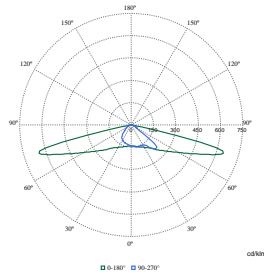

Order Code	Full Product Name	Driver failure rate at 5000 h
99705500	BGP307 LED35-4S/740 II DM11 CLO 48/60S	0.5 %
99720800	BGP307 LED99-4S/740 II DM11 CLO 48/60S	-
99724600	BGP307 LED84-4S/740 II DM11 CLO-DDF1 D18	-
99728400	BGP307 LED69-4S/740 II DM11 CLO-DDF2 D18	-

Order Code	Full Product Name	Driver failure rate at 5000 h
11999400	BGP307 LED84-4S/740 II DX10 BL1 D11 48/7	-
44818900	BGP307 LED130-4S/740 I DM11 DDF2 D18 48/	0.5 %
70792400	BGP307 LED120-4S/730 II DM32 7042 MSP CL	-

Polar Wide Diagrams

Polar Normal (separate) - BGP307I - 910925864592