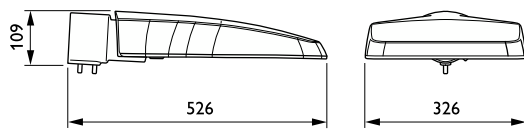

## Dimensional drawing

General Information	
Driver included	Yes
Light source replaceable	Yes
Number of gear units	1 unit
Service tag	Yes
Light Technical	
Color rendering index (CRI)	70
Upward light output ratio	0
Operating and Electrical	
Surge Protection (Common/Differential)	Surge protection level until 6 kV differential mode and 8 kV common mode
Mechanical and Housing	
Optical cover type	Flat glass
Mech. impact protection code	IK09
Ingress protection code	IP66
Standard tilt angle side entry	0°
Standard tilt angle posttop	0°
Approval and Application	
CE mark	Yes
Flammability mark	-
Product Data	
Product family code	BGP307