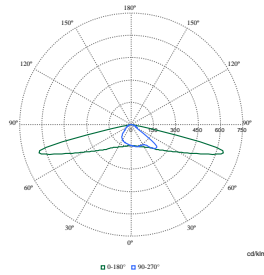

Polar Normal (separate) - BGP307I - 910925864586