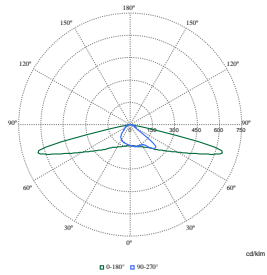

Polar Normal (separate) - BGP307I - 910925864587