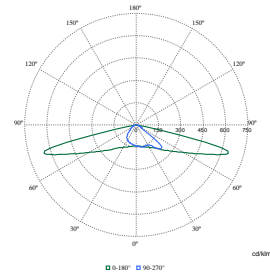

Order Code	Full Product Name	Driver failure rate at 5000 h
99705500	BGP307 LED35-4S/740 II DM11 CLO 48/60S	0.5 %
99720800	BGP307 LED99-4S/740 II DM11 CLO 48/60S	-
99724600	BGP307 LED84-4S/740 II DM11 CLO-DDF1 D18	-
99728400	BGP307 LED69-4S/740 II DM11 CLO-DDF2 D18	-

Order Code	Full Product Name	Driver failure rate at 5000 h
11999400	BGP307 LED84-4S/740 II DX10 BL1 D11 48/7	-
44818900	BGP307 LED130-4S/740 I DM11 DDF2 D18 48/	0.5 %
70792400	BGP307 LED120-4S/730 II DM32 7042 MSP CL	-

Polar Wide Diagrams

Polar Normal (separate) - BGP307I - 910925864597