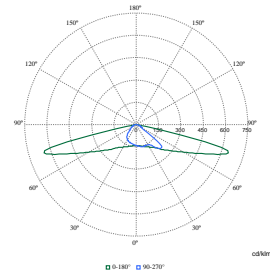

Polar Normal (separate) - BGP307I - 910925864590