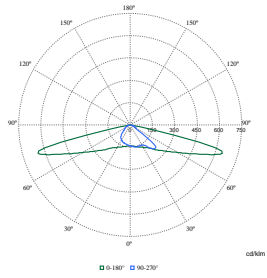

Order Code	Full Product Name	Driver failure rate at 5000 h
99705500	BGP307 LED35-4S/740 II DM11 CLO 48/60S	0.5 %
99720800	BGP307 LED99-4S/740 II DM11 CLO 48/60S	-
99724600	BGP307 LED84-4S/740 II DM11 CLO-DDF1 D18	-
99728400	BGP307 LED69-4S/740 II DM11 CLO-DDF2 D18	-

Order Code	Full Product Name	Driver failure rate at 5000 h
11999400	BGP307 LED84-4S/740 II DX10 BL1 D11 48/7	-
44818900	BGP307 LED130-4S/740 I DM11 DDF2 D18 48/	0.5 %
70792400	BGP307 LED120-4S/730 II DM32 7042 MSP CL	-

Polar Wide Diagrams

Polar Normal (separate) - BGP307I - 910925864604