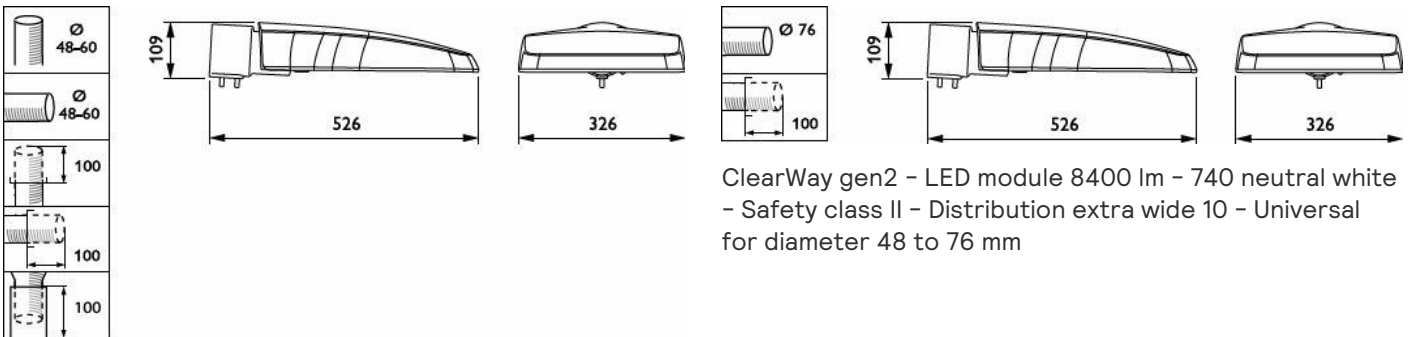

## Dimensional drawing

ClearWay gen2 - LED module 8400 lm - 740 neutral white  
- Safety class II - Distribution extra wide 10 - Universal  
for diameter 48 to 76 mm

BGP307 LED30-4S/740 II DM50 48/60S