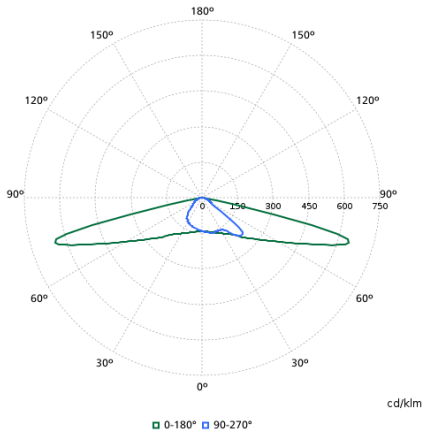

Order Code	Full Product Name	Housing Color
99720800	BGP307 LED99-4S/740 II DM11 CLO 48/60S	Gray
99724600	BGP307 LED84-4S/740 II DM11 CLO-DDF1 D18	Gray
99728400	BGP307 LED69-4S/740 II DM11 CLO-DDF2 D18	Gray
11999400	BGP307 LED84-4S/740 II DX10 BL1 D11 48/7	Gray
44818900	BGP307 LED130-4S/740 I DM11 DDF2 D18 48/	Grey
70792400	BGP307 LED120-4S/730 II DM32 7042 MSP CL	Grey

Polar normal diagrams

BGP307I - 910925864604