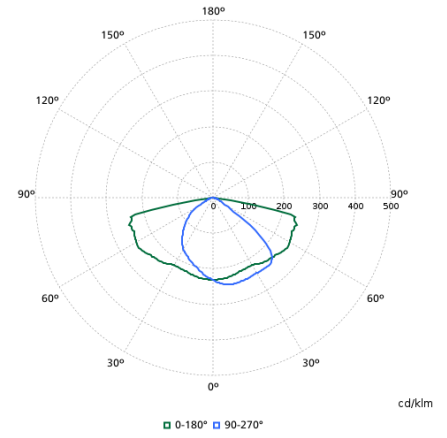

BGP307I - 910925865153