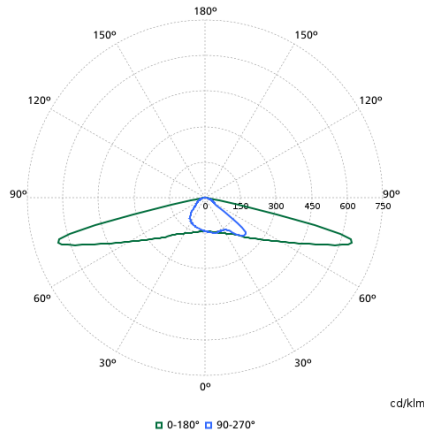

BGP307I - 910925864592