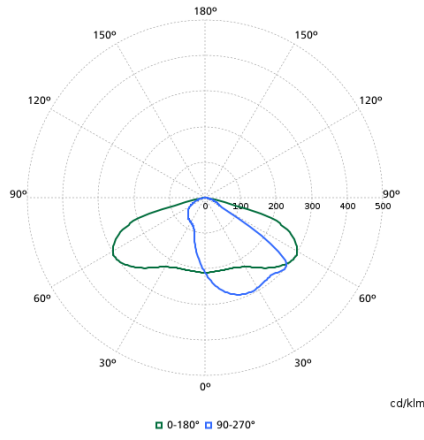

BGP307I - 910925868941