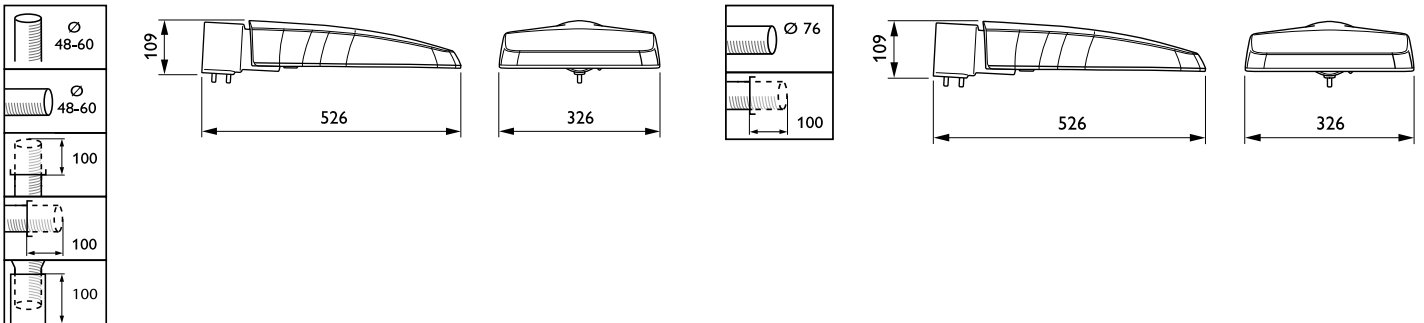

ClearWay gen2

Application

- Urban and residential roads
- Bicycle and pedestrian paths
- Minor roads
- Parking lots

Dimensional drawing

General Information

Light source replaceable	Yes
Number of gear units	1 unit
Service tag	Yes

Light Technical

Upward light output ratio	0

Operating and Electrical

Surge Protection (Common/Differential)	Surge protection level until 6 kV differential mode and 8 kV common mode

Mechanical and Housing

Optical cover type	Flat glass
Mech. impact protection code	IK09
Ingress protection code	IP66
Standard tilt angle side entry	0°
Standard tilt angle posttop	0°

Approval and Application

CE mark	Yes
Flammability mark	-

Product Data

Product family code	BGP307

General Information

Order Code	Full Product Name	Driver included	Lamp family code
910925864583	BGP307 LED18-4S/740 I DM50 48/60S	Yes	LED18
910925864584	BGP307 LED25-4S/740 I DM50 48/60S	Yes	LED25
910925864585	BGP307 LED30-4S/740 I DM50 48/60S	Yes	LED30
910925864586	BGP307 LED35-4S/740 I DM50 48/60S	Yes	LED35
910925864587	BGP307 LED40-4S/740 I DM50 48/60S	Yes	LED40
910925864588	BGP307 LED45-4S/740 I DM50 48/60S	Yes	LED45
910925864589	BGP307 LED54-4S/740 I DM50 48/60S	Yes	LED54
910925864590	BGP307 LED69-4S/740 I DM50 48/60S	Yes	LED69
910925864591	BGP307 LED84-4S/740 I DM50 48/60S	Yes	LED84
910925864592	BGP307 LED99-4S/740 I DM50 48/60S	Yes	LED99
910925864593	BGP307 LED109-4S/740 I DM50 48/60S	Yes	LED109
910925864594	BGP307 LED120-4S/740 I DM50 48/60S	Yes	LED120
910925864595	BGP307 LED18-4S/740 II DM50 48/60S	Yes	LED18
910925864596	BGP307 LED25-4S/740 II DM50 48/60S	Yes	LED25
910925864597	BGP307 LED30-4S/740 II DM50 48/60S	Yes	LED30
910925864598	BGP307 LED35-4S/740 II DM50 48/60S	Yes	LED35
910925864599	BGP307 LED40-4S/740 II DM50 48/60S	Yes	LED40
910925864601	BGP307 LED45-4S/740 II DM50 48/60A	Yes	LED45
910925864602	BGP307 LED54-4S/740 II DM50 48/60S	Yes	LED54
910925864603	BGP307 LED69-4S/740 II DM50 48/60S	Yes	LED69
910925864604	BGP307 LED84-4S/740 II DM50 48/60S	Yes	LED84
910925864605	BGP307 LED99-4S/740 II DM50 48/60S	Yes	LED99
910925864606	BGP307 LED109-4S/740 II DM50 48/60S	Yes	LED109
910925864607	BGP307 LED120-4S/740 II DM50 48/60S	Yes	LED120
910925865129	BGP307 LED18-4S/740 I DM50 DDF27 D18 48/	Yes	LED18
910925865130	BGP307 LED30-4S/740 I DM50 DDF27 D18 48/	Yes	LED30
910925865131	BGP307 LED35-4S/740 I DM50 DDF27 D18 48/	Yes	LED35
910925865132	BGP307 LED54-4S/740 I DM50 DDF27 D18 48/	Yes	LED54
910925865133	BGP307 LED69-4S/740 I DM50 DDF27 D18 48/	Yes	LED69