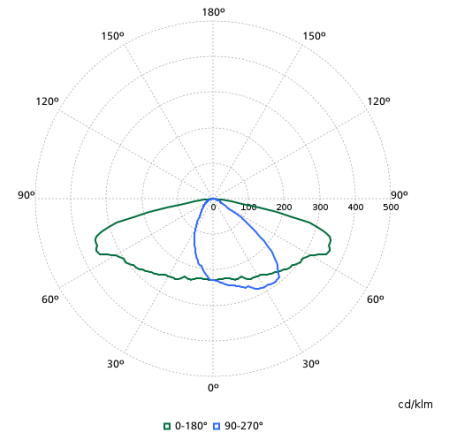

BGP307I - 910925865245

BGP307I - 910925868886