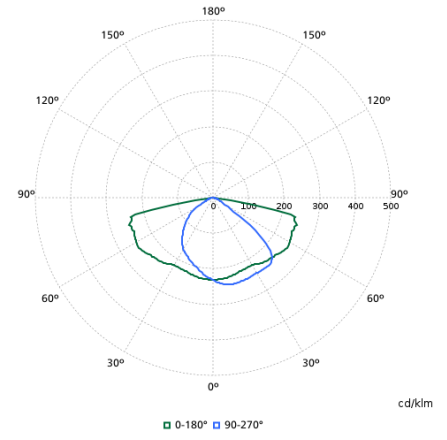

BGP307I - 910925865153

BGP307I - 910925865234