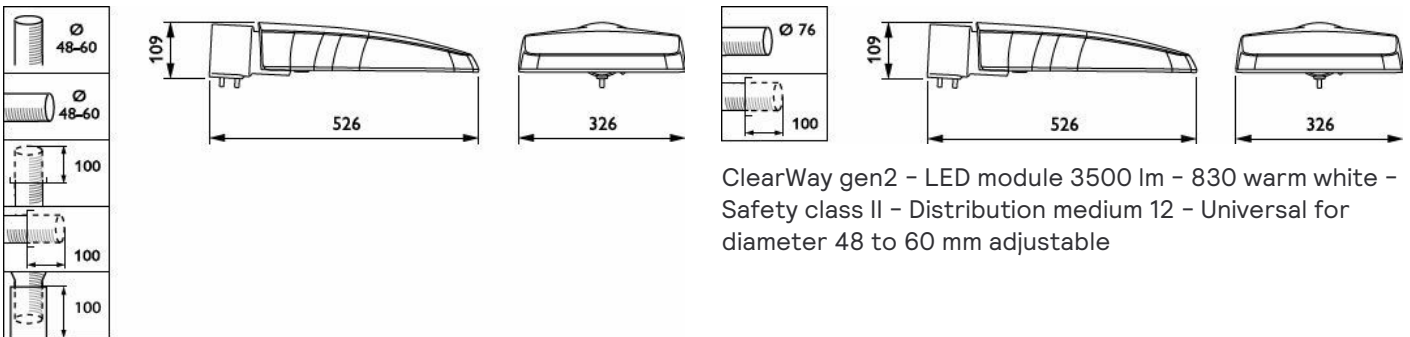

## Dimensional drawing

ClearWay gen2 - LED module 3500 lm - 830 warm white - Safety class II - Distribution medium 12 - Universal for diameter 48 to 60 mm adjustable

BGP307 LED54/830 II DM11 DDF1 SRT C10