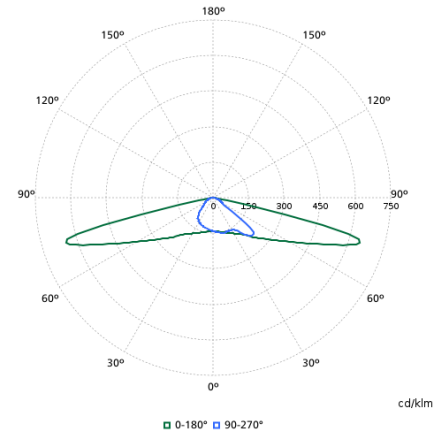

BGP307I - 910925864597