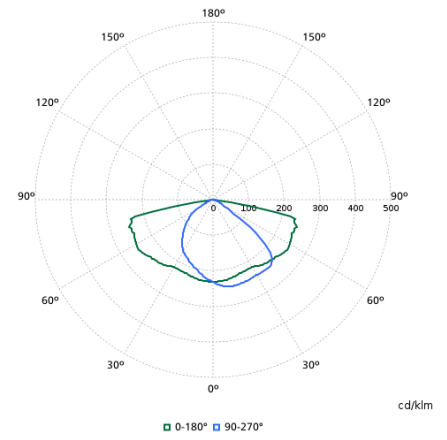

BGP307I - 910925865234