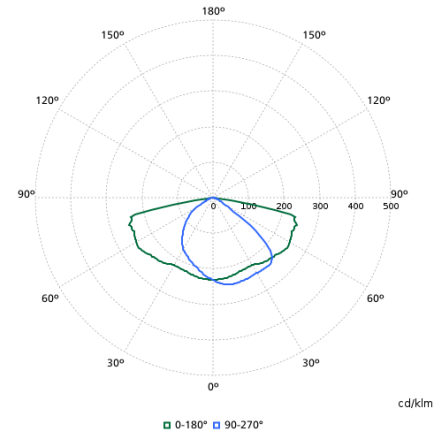

BGP307I - 910925865551