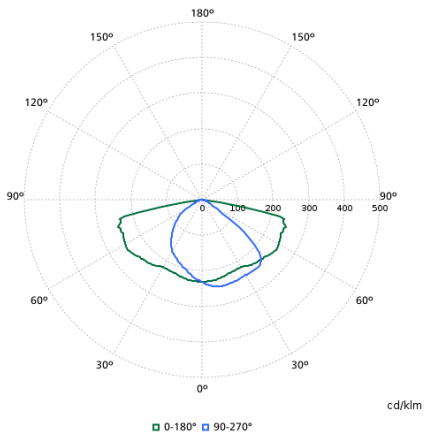

BGP307I - 910925865214