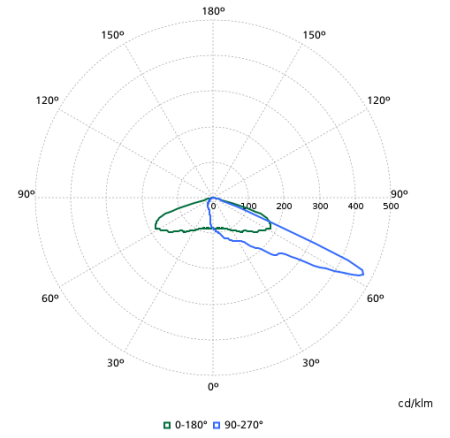

BGP307I - 910925867802