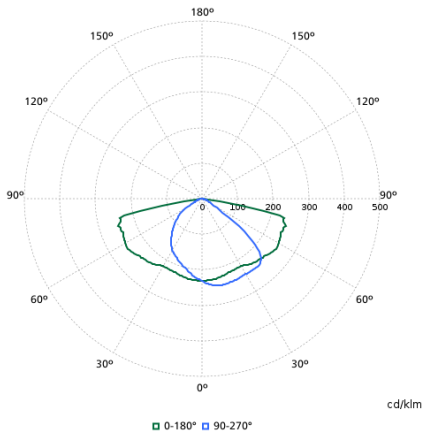

BGP307I - 910925865242