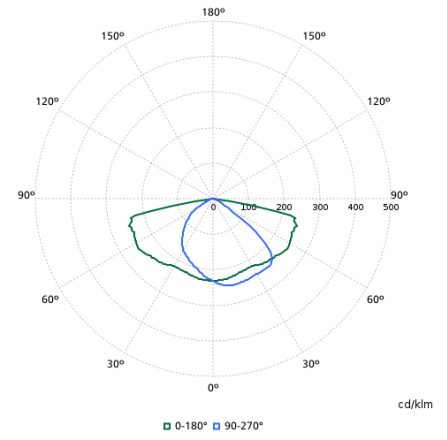

BGP307I - 910925865151