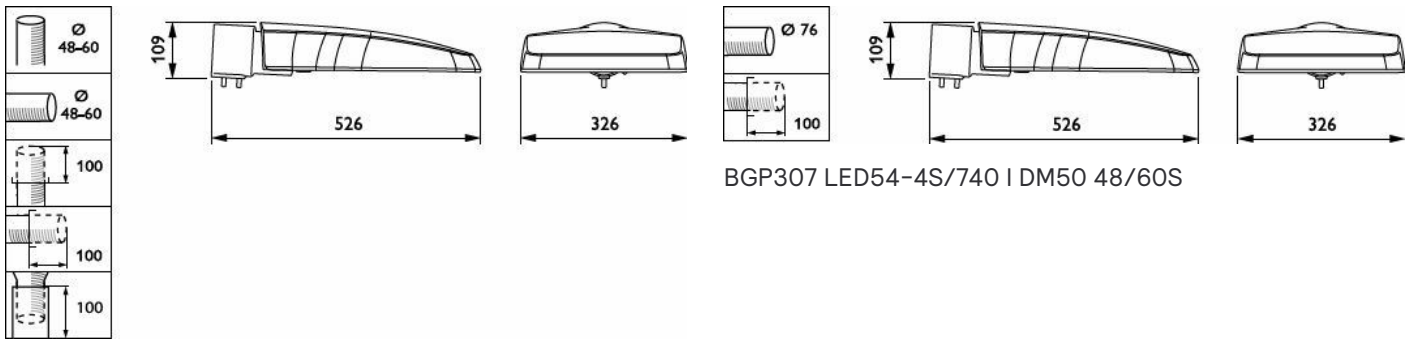

Versions

ClearWay gen2 Performer-BGP307

ClearWay gen2 Core-BGP307

Clearway gen2

Dimensional drawing

BGP307 LED54-4S/740 I DM50 48/60S

BGP307 LED45-4S/740 II DM11 CLO-DDF2 D18

General Information