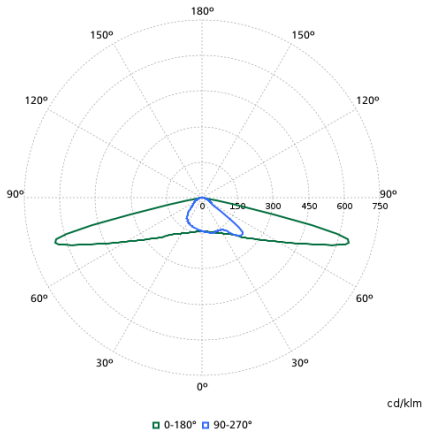

Polar normal diagrams

BGP307I - 910925864604