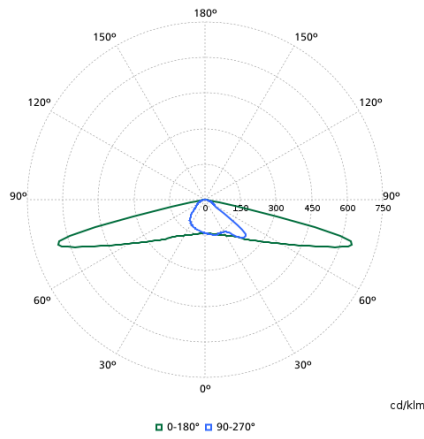

BGP307I - 910925864592