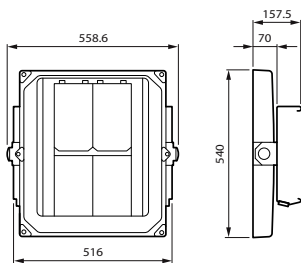

Cerere

- Tunel
- Pasaj subteran

Versions

BGP285_TunLite LED Gen2_Medium

BGP286_TunLite LED Gen2_Large

Cote

TunLite LED GEN2

Cote