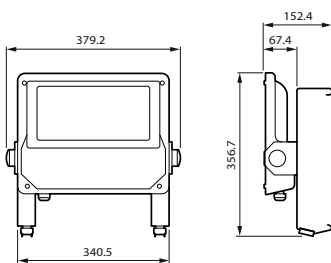

Cerere

- Tunel
- Pasaj subteran

Versions

BGP285_TunLite LED Gen2_Medium

BGP286_TunLite LED Gen2_Large

Cote

TunLite LED GEN2

Cote