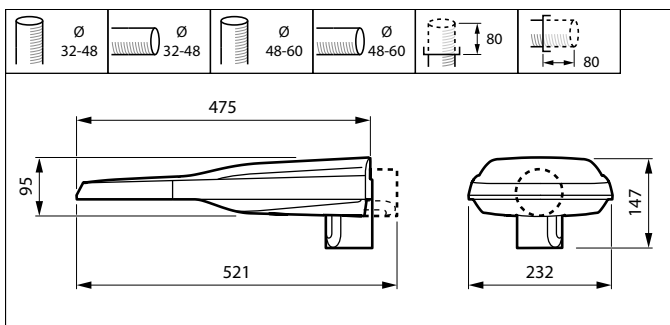

UniStreet gen2

Ominaisuudet

- Sopii moniin käyttökohteisiin säädettävän valovirran, laajan optiikkavalikoiman ja säädettävän asennusvarren ansiosta
- Huoltotunniste (service tag) helpottaa asennusta ja huoltoa
- Vastaa tarpeisiin tulevaisuudessakin Zhaga-liitännän ansiosta
- Valaisimeen on saatavilla myös valoreseptejä, jotka auttavat pitämään yötaivaan pimeänä ja vähentämään valosaastetta sekä pitämään yllä lepakkolajeille suotuisia ekosysteemejä
- Parannettu iskunkestävyys IK09-luokitellulla suojalasi, saatavilla myös IK10-suojalasi

Käyttökohteet

- Tiet ja kadut
- Asuinalueiden kadut

Versions

LumiStreet/UniStreet gen2 Micro

Mittapiirros