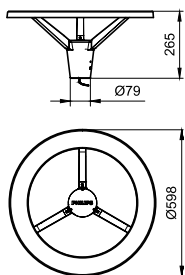

Application

- residential area, path way, park, etc.

Smart Post-top G3

Versions

Smart Post top G3 BGP161

Dimensional drawing

Smart Post-top G3

General Information