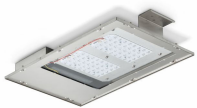

Versions

BGB308 FlowStar Gen2
Large

BGB307 FlowStar Gen2
Medium

BGB306 FlowStar Gen2
Small

Målskisse

BGB308 LED720/740 DTX1-HT D9 STD MICIO F

BGB306 LED230/740 DSM11 D9 STD MICIO FU

BGB307 LED500/740 DSM11 D9 STD MICIO FU