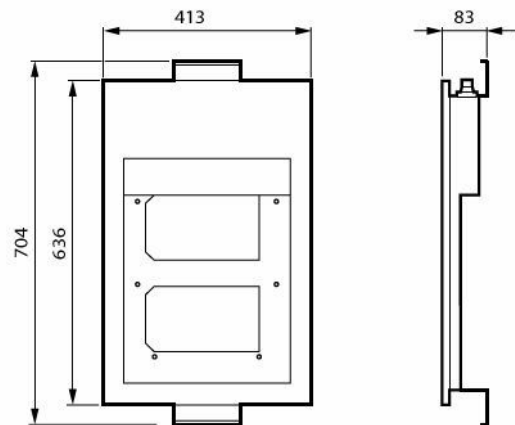

Versions

BGB308 FlowStar Gen2
Large

BGB307 FlowStar Gen2
Medium

BGB306 FlowStar Gen2
Small

Målskisse

BGB308 LED720/740 DTX1-HT D9 STD MICIO F

BGB306 LED230/740 DSM11 D9 STD MICIO FU

BGB307 LED500/740 DSM11 D9 STD MICIO FU