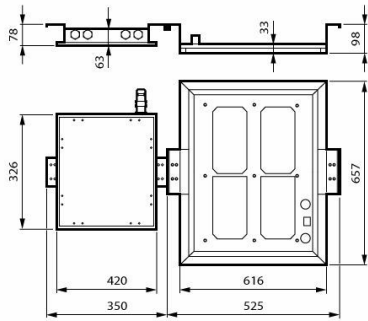

Versions

BGB308 FlowStar Gen2
Large

BGB307 FlowStar Gen2
Medium

BGB306 FlowStar Gen2
Small

Målskisse

BGB308 LED720/740 DTX1-HT D9 STD MICIO F

BGB306 LED230/740 DSM11 D9 STD MICIO FU

BGB307 LED500/740 DSM11 D9 STD MICIO FU