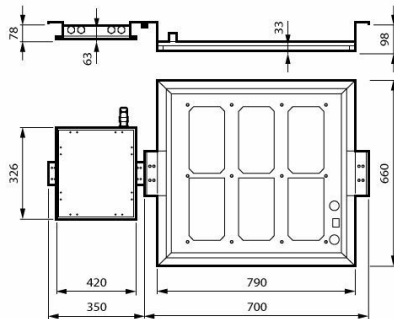

Versions

BGB308 FlowStar Gen2
Large

BGB307 FlowStar Gen2
Medium

BGB306 FlowStar Gen2
Small

Målskisse

BGB308 LED720/740 DTX1-HT D9 STD MICIO F

BGB306 LED230/740 DSM11 D9 STD MICIO FU

BGB307 LED500/740 DSM11 D9 STD MICIO FU