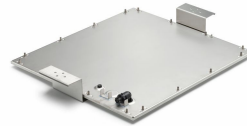

Versions

BGB308 FlowStar Gen2
Large

BGB307 FlowStar Gen2
Medium

BGB306 FlowStar Gen2
Small

Målskisse

BGB308 LED720/740 DTX1-HT D9 STD MICIO F

BGB306 LED230/740 DSM11 D9 STD MICIO FU

BGB307 LED500/740 DSM11 D9 STD MICIO FU

Produkt detaljer

BGB307_FlowStar Gen2
LED unit
Medium_interfaces

BGB308_FlowStar Gen2
LED unit Large_Interfaces

BGB306_FlowStar Gen2
Small_Backside

BGB305_FlowStar Gen2
Mini_Backside details

Generell informasjon