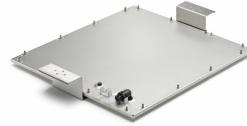

## Versions

BGB308 FlowStar Gen2  
Large

BGB307 FlowStar Gen2  
Medium

BGB306 FlowStar Gen2  
Small

## Mittapiirros

BGB308 LED720/740 DTX1-HT D9 STD MICIO F

BGB306 LED230/740 DSM11 D9 STD MICIO FU

BGB307 LED500/740 DSM11 D9 STD MICIO FU

## Tuotetiedot

BGB307\_FlowStar Gen2  
LED unit  
Medium\_interfaces

BGB308\_FlowStar Gen2  
LED unit Large\_Interfaces

BGB306\_FlowStar Gen2  
Small\_Backside

BGB305\_FlowStar Gen2  
Mini\_Backside details