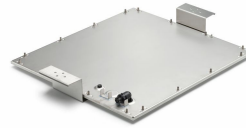

## Versions

BGB308 FlowStar Gen2  
Large

BGB307 FlowStar Gen2  
Medium

BGB306 FlowStar Gen2  
Small

## Dimensional drawing

BGB308 LED720/740 DTX1-HT D9 STD MICIO F

BGB306 LED230/740 DSM11 D9 STD MICIO FU

BGB307 LED500/740 DSM11 D9 STD MICIO FU

## Product details

BGB307\_FlowStar Gen2  
LED unit  
Medium\_interfaces

BGB308\_FlowStar Gen2  
LED unit Large\_Interfaces

BGB306\_FlowStar Gen2  
Small\_Backside

BGB305\_FlowStar Gen2  
Mini\_Backside details