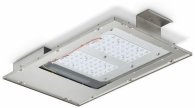

BGB306 FlowStar Gen2
Small