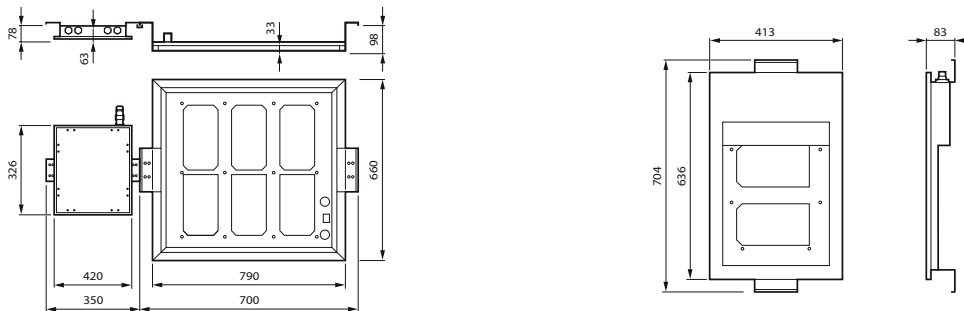

Application

- Tunnel
- Underpass

Versions

BGB308 FlowStar Gen2 Large

BGB307 FlowStar Gen2 Medium

Dimensional drawing

FlowStar Gen2

Dimensional drawing