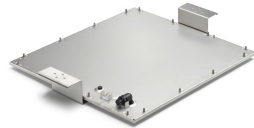

FlowStar Gen2

Features

- High-grade stainless-steel housing with no external aluminum parts
- Flat top, no ribs of fins
- Wide choice of excellent quality optics
- Flexible mounting with quick release for easy maintenance
- Compatible with tunnel controls from and third parties
- Service tag: QR-based identification for maintenance, installation and spare part information

Application

- Tunnel
- Underpass

Versions

BGB308 FlowStar Gen2 Large

BGB307 FlowStar Gen2 Medium

Dimensional drawing

FlowStar Gen2

Dimensional drawing

Product details

BGB307_FlowStar Gen2 LED unit
Medium_interfaces

BGB308_FlowStar Gen2 LED unit
Large_interfaces

BGB306_FlowStar Gen2
Small_Backside

BGB305_FlowStar Gen2
Mini_Backside details

FlowStar Gen2

General Information