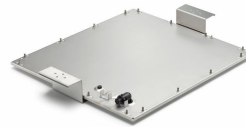

Versions

BGB308 FlowStar Gen2
Large

BGB307 FlowStar Gen2
Medium

BGB306 FlowStar Gen2
Small

Dimensional drawing

FlowStar GEN2 LARGE - LED module 72000 lm - LED - Power supply unit with DALI interface - Asymmetrical - Glass flat with frame - 152° x 155° - DALI - Baseplate

FlowStar GEN2 SMALL - LED module 23000 lm - LED - Power supply unit with DALI interface - Distribution symmetrical medium 11 - Glass flat with frame - 101° x 158° - DALI - Baseplate

FlowStar GEN2 MEDIUM - LED module 50000 lm - LED - Power supply unit with DALI interface - Distribution symmetrical medium 11 - Glass flat with frame - 101° x 158° - DALI - Baseplate

Product details

BGB307_FlowStar Gen2
LED unit
Medium_interfaces

BGB308_FlowStar Gen2
LED unit Large_Interfaces

BGB306_FlowStar Gen2
Small_Backside

BGB305_FlowStar Gen2
Mini_Backside details

General Information