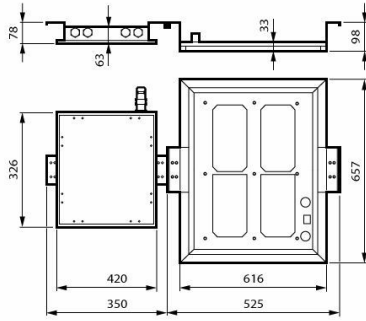

FlowStar GEN2 MEDIUM - LED module 50000 lm - LED - Power supply unit with DALI interface - Distribution symmetrical medium 11 - Glass flat with frame - 101° x 158° - DALI - Baseplate

Product details

BGB307_FlowStar Gen2
LED unit
Medium_interfaces

BGB308_FlowStar Gen2
LED unit Large_Interfaces

BGB306_FlowStar Gen2
Small_Backside