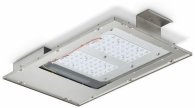

Applications

- Tunnel
- Underpass

Features

- High-grade stainless-steel housing with no external aluminum parts
- Flat top, no ribs of fins
- Wide choice of excellent quality optics

- Flexible mounting with quick release for easy maintenance
- Compatible with tunnel controls from and third parties
- Service tag: QR-based identification for maintenance, installation and spare part information

Versions

BGB308 FlowStar Gen2
Large

BGB307 FlowStar Gen2
Medium

BGB306 FlowStar Gen2
Small

Dimensional drawing

FlowStar GEN2 LARGE - LED module 72000 lm - LED - Power supply unit with DALI interface - Asymmetrical - Glass flat with frame - 152° x 155° - DALI - Baseplate