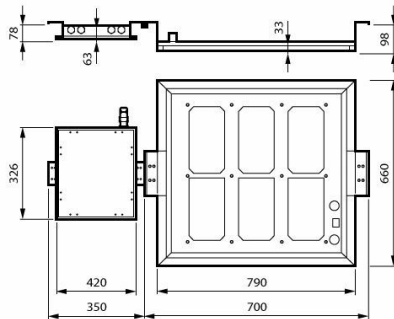

Versions

BGB308 FlowStar Gen2
Large

BGB307 FlowStar Gen2
Medium

BGB306 FlowStar Gen2
Small

Dimensional drawing

FlowStar GEN2 LARGE - LED module 72000 lm - LED - Power supply unit with DALI interface - Asymmetrical - Glass flat with frame - 152° x 155° - DALI - Baseplate