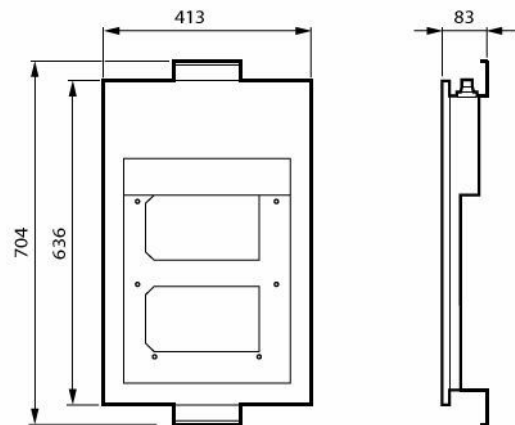

Versions

BGB308 FlowStar Gen2
Large

BGB307 FlowStar Gen2
Medium

BGB306 FlowStar Gen2
Small

Dimensional drawing

FlowStar GEN2 LARGE - LED module 72000 lm - LED - Power supply unit with DALI interface - Asymmetrical - Glass flat with frame - 152° x 155° - DALI - Baseplate