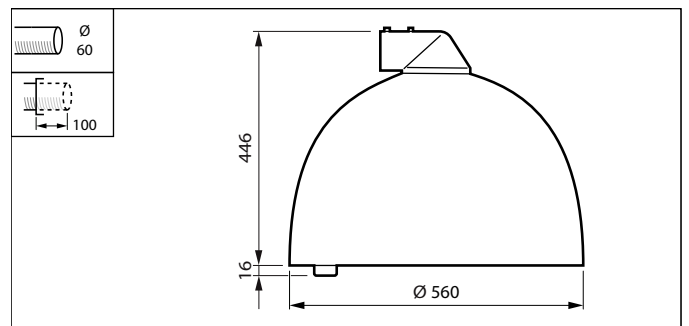

Copenhagen City LED gen2, stor och megastor

Versions

Copenhagen City LED gen2 large
with suspended fixation

Måttskiss