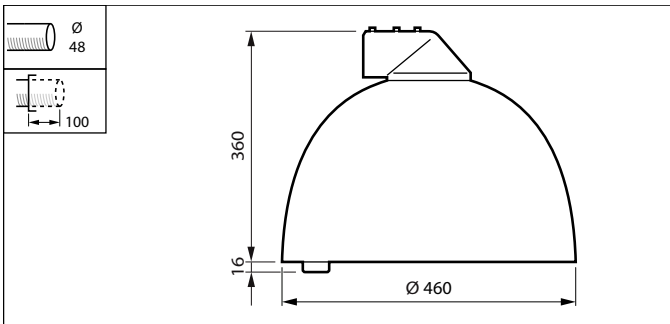

Mittapiirros