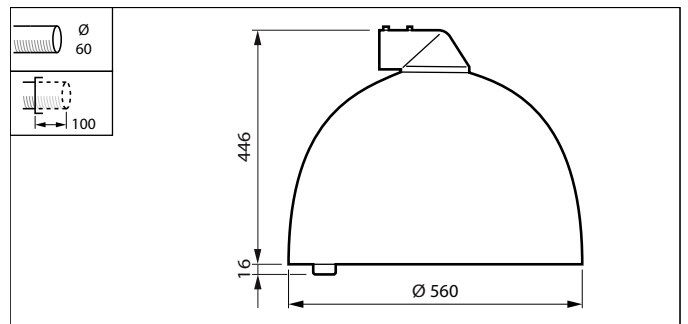

Mittapiirros