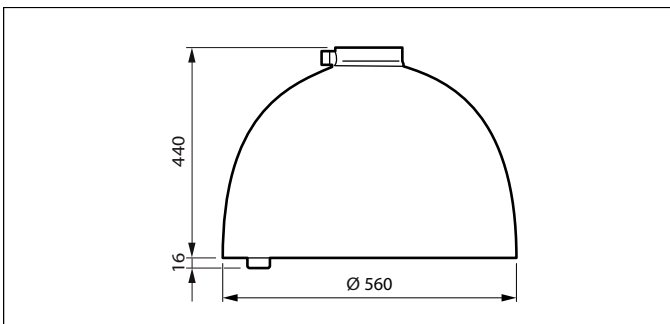

Mittapiirros