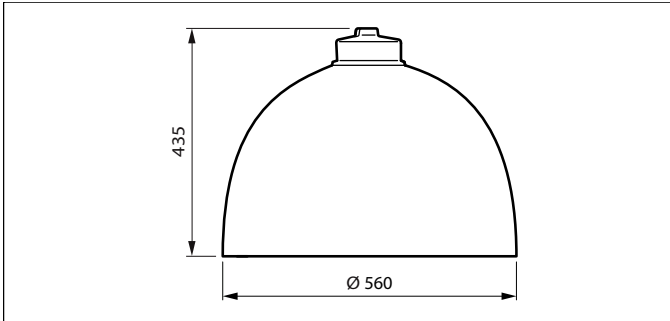

Copenhagen City LED gen2 large & mega

Mittapiirros

Yleistä tietoa

Liitäntälaitte sisältyy toimitukseen	Kyllä
Valonlähde vaihdettavissa	Kyllä
Liitäntälaitteiden lukumäärä	1 yksikkö
Huoltotunniste	Kyllä

Valaistuksen tekniset tiedot

Valaisimen valokeila	-
Optiikka (ulkovalaistus)	Leveä Metronomis- valonjako
Ylöspäin suuntautuvan valovirran osuus (ULR)	0

Käyttö- ja sähkö tiedot

Ylijännitesuoja (yhteismuotoinen/differentiaali)	Ylijännitesuoja 6 kV (differentiaalimuot o ja yhteismuoto)

Ohjaujärjestelmät ja himmennys

Himmennettävä	Kyllä

Mekaaniset tiedot ja runko

Optiikan suojan tyyppi	Tasolasi
Suojausluokan koodi	IP66
Vakiokallistuskulma variasennuksessa	0°
Vakiokallistuskulma pylvään päähän asennettaessa	0°

Merkinnät ja luokitukset

CE-merkintä	Kyllä
Syttyvyysluokka	-

Yleistä tietoa

Order Code	Full Product Name	Lampputuoteperheen koodi
919008634402	BDS762 LED100/830II GL-MDW CLOLS850 C10K	LED100
919008634403	BSS762 LED100/830II GL-MDW CLOLS850 SRTB	LED100
919008634407	BDS763 LED110/830II GL-MDW CLOLS850 C10K	LED110
919008634409	BRS762 LED60/830IIGL-MDW CLO-LS850SRTB	LED60
919008634401	BRS762 LED60/830II GL-MDW CLO-LS850 C10K	LED60
919008634408	BSS763LED110/830 II GL-MDW CLOLS850 SRTB	LED110
919008634806	BRS763 LED140/722 II MDW GR SRTB 10 60S	LED140

Valaistuksen tekniset tiedot