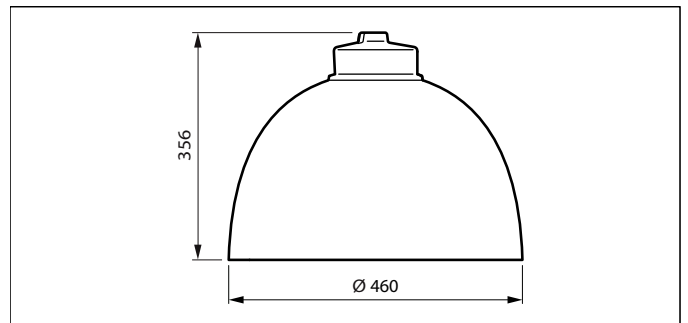

Mittapiirros