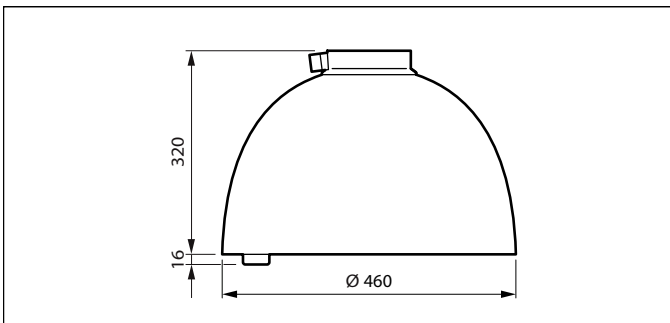

Mittapiirros