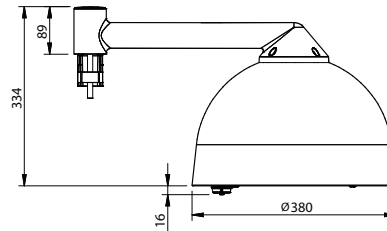

Copenhagen City LED gen2 liten

Versions

Copenhagen City LED gen2 small with post-top bracket and bottom SR socket

Small Copenhagen City LED gen2 with side entry adaptor diam 48 mm with top (hidden) and bottom socket

Målskisse

Produkt detaljer

Small Copenhagen LED gen2 and Copenhagen City LED gen2 Top System Ready socket location