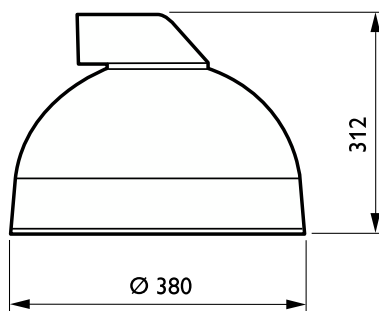

Copenhagen City LED gen2 liten

Versions

Copenhagen City LED gen2 small with post-top bracket and bottom SR socket

Small Copenhagen City LED gen2 with side entry adaptor diam 48 mm with top (hidden) and bottom socket

Målskisse

Produkt detaljer

Small Copenhagen LED gen2 and Copenhagen City LED gen2 Top System Ready socket location