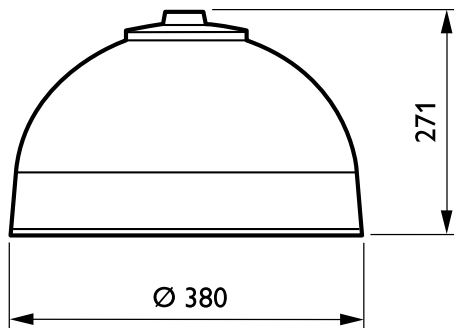

Copenhagen City LED gen2 liten

Versions

Copenhagen City LED gen2 small with post-top bracket and bottom SR socket

Small Copenhagen City LED gen2 with side entry adaptor diam 48 mm with top (hidden) and bottom socket

Målskisse

Produkt detaljer

Small Copenhagen LED gen2 and Copenhagen City LED gen2 Top System Ready socket location