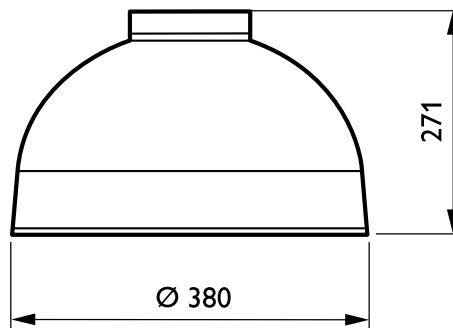

Copenhagen City LED gen2 liten

Versions

Copenhagen City LED gen2 small with post-top bracket and bottom SR socket

Small Copenhagen City LED gen2 with side entry adaptor diam 48 mm with top (hidden) and bottom socket

Målskisse

Produkt detaljer

Small Copenhagen LED gen2 and Copenhagen City LED gen2 Top System Ready socket location