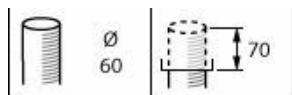

Maatschets

BDS492 LED20/730 PSU I DM GRB GR N 60