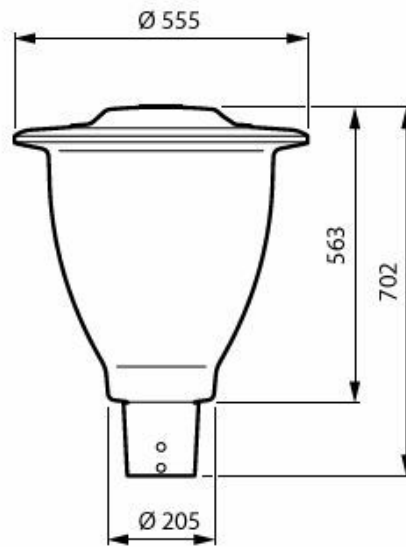

BDS492 LED30/730 II A-PCN GRB GR 60