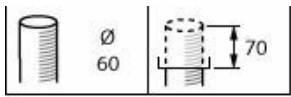

Mittapiirros

BDS492 HSR LED50/730 II S1F-PCN GR 60 C6