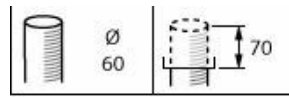

BDS492 LED30/730 II A-PCN GRB GR 60