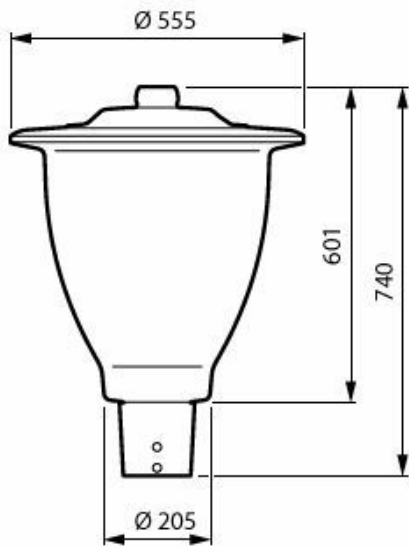

Mittapiirros

BDS492 HSR LED50/730 II S1F-PCN GR 60 C6