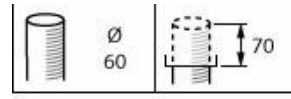

Applications

- Residential
- Footpaths and cycle lanes
- Parks and boulevards

Versions

CityCharm fluid BDS492
with SRT and GRB on post-
top bracket

Features

- Choice of luminaire shapes, color effects, poles and brackets
- Diffusing tools for visual comfort, colored inserts to enhance ambiance
- Wide range of lumen outputs and optics for maximum efficiency at all lighting levels
- Efficacy up to 144 lm/W
- Protecting dark skies with warm, DarkSky-approved CCTs (2200K, 2700K, 3000K)

Dimensional drawing

CityCharm fluid - LED module 5000 lm - LED - 730 warm white - Power supply unit with DALI and SystemReady interface - 220 to 240 V - 50 to 60 Hz - Safety class II - Symmetrical - Polycarbonate bowl/cover - Gray - Surge protection level until high voltage v in kV - differential mode + electro static discharge protection kV - Cable 6.0 m without plug - Spigot for diameter 60 mm