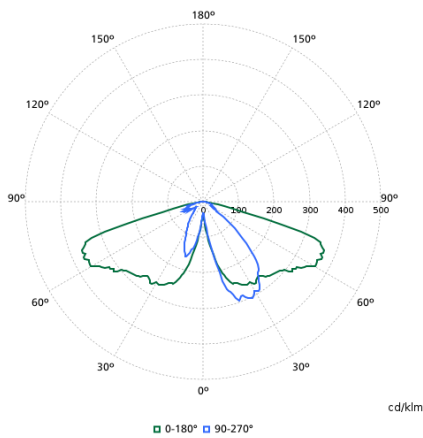

Light Technical

Order Code	Full Product Name	Upward light output ratio	Luminous Flux	Optic type outdoor
23704900	BDS492 HSR LED50/730 II S1F-PCN GR 60 C6	0.0082	4,150 lm	Symmetric distribution optic conform French PCN (Protection Ciel Nocturne - Dark sky)
23705600	BDS492 LED70/730 II DM-PCN GRB GR 60 C6	0.0042	5,390 lm	Distribution medium PCN (protection Ciel Nocturne - Dark Sky) France

Operating and Electrical

Order Code	Full Product Name	Power Consumption
23704900	BDS492 HSR LED50/730 II S1F-PCN GR 60 C6	33.5 W
23705600	BDS492 LED70/730 II DM-PCN GRB GR 60 C6	43.5 W

Polar normal diagrams

BDS490I - 912300060042