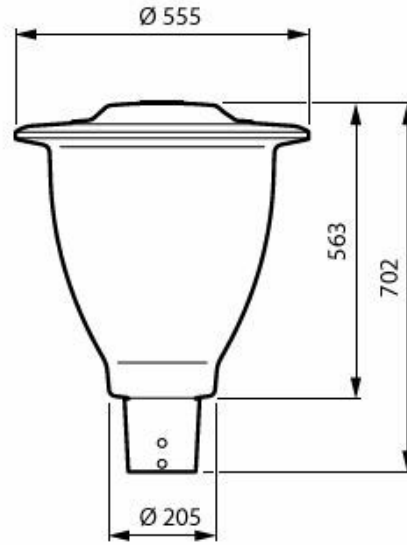

Dimensional drawing

CityCharm fluid - LED module 5000 lm - LED - 730 warm white - Power supply unit with DALI and SystemReady interface - 220 to 240 V - 50 to 60 Hz - Safety class II - Symmetrical - Polycarbonate bowl/cover - Gray - Surge protection level until high voltage v in kV - differential mode + electro static discharge protection kV - Cable 6.0 m without plug - Spigot for diameter 60 mm