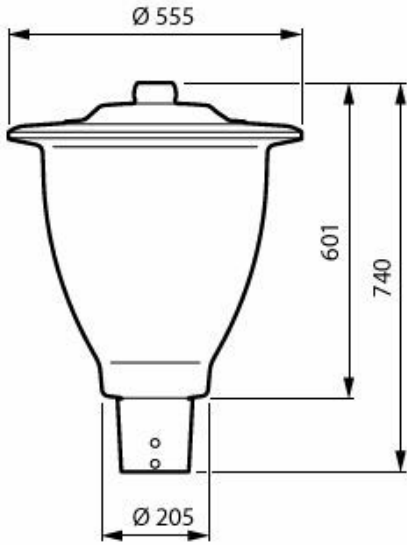

Dimensional drawing

CityCharm fluid - LED module 5000 lm - LED - 730 warm white - Power supply unit with DALI and SystemReady interface - 220 to 240 V - 50 to 60 Hz - Safety class II - Symmetrical - Polycarbonate bowl/cover - Gray - Surge protection level until high voltage v in kV - differential mode + electro static discharge protection kV - Cable 6.0 m without plug - Spigot for diameter 60 mm