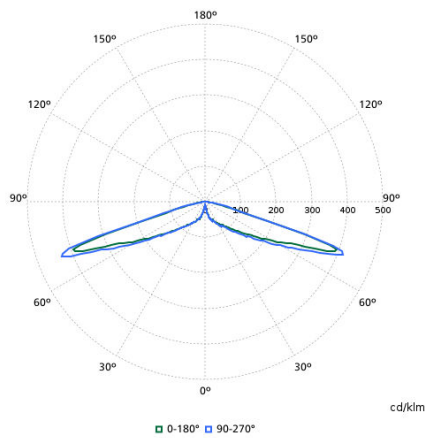

BDS490I - 912300060041