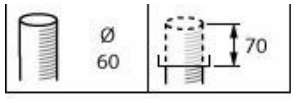

Applications

- Residential
- Footpaths and cycle lanes
- Parks and boulevards

Versions

CityCharm fluid BDS492
with SRT and GRB on post-
top bracket

Features

- Choice of luminaire shapes, color effects, poles and brackets
- Diffusing tools for visual comfort, colored inserts to enhance ambiance
- Wide range of lumen outputs and optics for maximum efficiency at all lighting levels
- Efficacy up to 144 lm/W
- Protecting dark skies with warm, DarkSky-approved CCTs (2200K, 2700K, 3000K)

Dimensional drawing

CityCharm fluid - LED module 5000 lm - LED - 730 warm white - Power supply unit with DALI and SystemReady interface - 220 to 240 V - 50 to 60 Hz - Safety class II - Symmetrical - Polycarbonate bowl/cover - Gray - Surge protection level until high voltage v in kV - differential mode + electro static discharge protection kV - Cable 6.0 m without plug - Spigot for diameter 60 mm