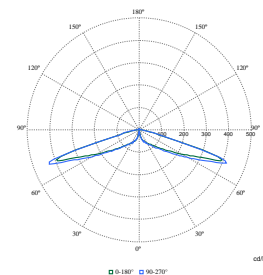

Polar Normal (separate) - BDS490I - 912300060041