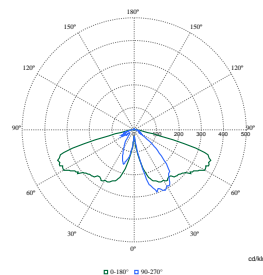

Polar Normal (separate) - BDS490I - 912300060042