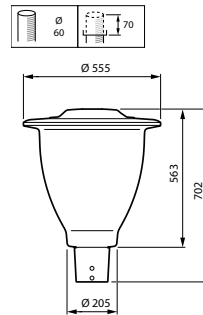

Application

- Residential
- Footpaths and cycle lanes
- Parks and boulevards

Versions

CityCharm fluid BDS492

CityCharm fluid BDS492 with SRT and GRB on post-top bracket

Dimensional drawing

CityCharm fluid

Product details