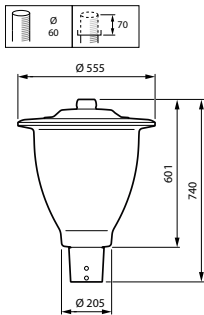

Application

- Residential
- Footpaths and cycle lanes
- Parks and boulevards

Versions

CityCharm fluid BDS492

CityCharm fluid BDS492 with SRT and GRB on post-top bracket

Dimensional drawing

CityCharm fluid

Product details