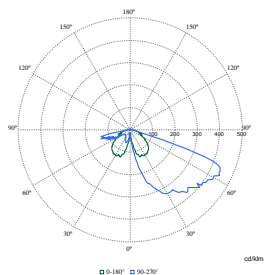

Order Code	Full Product Name	Luminous		Upward light output ratio
		Flux	Optic type outdoor	
912300060043	BDS492 LED30/730 II A-PCN GRB GR 60	2,400 lm	Distribution asymmetric PCN (protection Ciel Nocturne - Dark Sky) France	0.003

Operating and Electrical

Order Code	Full Product Name	Power Consumption	Surge Protection (Common/Differential)
912300060273	BDS492 LED20/730 PSU I DM GRB GR N 60	14.2 W	Standard surge protection level
912300060041	BDS492 HSR LED50/730 II S1F-PCN GR 60 C6	33.5 W	Surge protection level until high voltage v in kV - differential mode + electro static discharge protection kV

Order Code	Full Product Name	Power Consumption	Surge Protection (Common/Differential)
912300060042	BDS492 LED70/730 II DM-PCN GRB GR 60 C6	43.5 W	Surge protection level until high voltage v in kV - differential mode + electro static discharge protection kV
912300060043	BDS492 LED30/730 II A-PCN GRB GR 60	19.8 W	Standard surge protection + electro static discharge protection kV

Controls and Dimming

Order Code	Full Product Name	Dimmable
912300060273	BDS492 LED20/730 PSU I DM GRB GR N 60	No
912300060041	BDS492 HSR LED50/730 II S1F-PCN GR 60 C6	Yes

Order Code	Full Product Name	Dimmable
912300060042	BDS492 LED70/730 II DM-PCN GRB GR 60 C6	Yes
912300060043	BDS492 LED30/730 II A-PCN GRB GR 60	Yes

Polar Wide Diagrams

Polar Normal (separate) - BDS490I - 912300060043