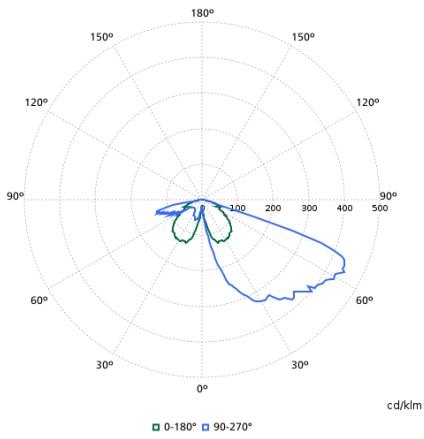

Polar normal diagrams

BDS490I - 912300060043