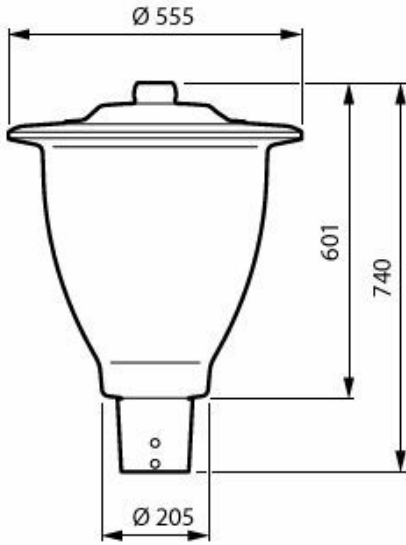

Dimensional drawing

CityCharm fluid - LED module 5000 lm - LED - 730 warm white - Power supply unit with DALI and SystemReady interface - 220 to 240 V - 50 to 60 Hz - Safety class II - Symmetrical - Polycarbonate bowl/cover - Gray - Surge protection level until high voltage v in kV - differential mode + electro static discharge protection kV - Cable 6.0 m without plug - Spigot for diameter 60 mm