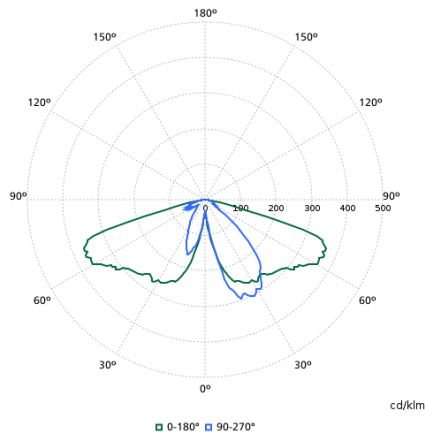

BDS490I - 912300060042