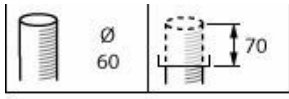

Applications

- Residential
- Footpaths and cycle lanes
- Parks and boulevards

Versions

CityCharm fluid BDS492

CityCharm fluid BDS492
with SRT and GRB on post-
top bracket

Features

- Choice of luminaire shapes, color effects, poles and brackets
- Diffusing tools for visual comfort, colored inserts to enhance ambiance
- Wide range of lumen outputs and optics for maximum efficiency at all lighting levels
- Efficacy up to 144 lm/W
- Protecting dark skies with warm, DarkSky-approved CCTs (2200K, 2700K, 3000K)

Dimensional drawing

CityCharm fluid - LED module 5000 lm - LED - 730 warm white - Power supply unit with DALI and SystemReady interface - 220 to 240 V - 50 to 60 Hz - Safety class II - Symmetrical - Polycarbonate bowl/cover - Gray - Surge protection level until high voltage v in kV - differential mode + electro static discharge protection kV - Cable 6.0 m without plug - Spigot for diameter 60 mm