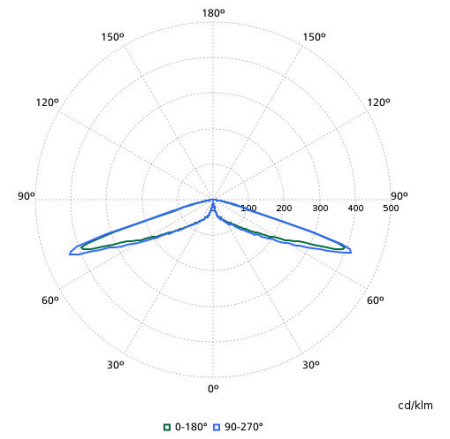

BDS490I - 912300060041