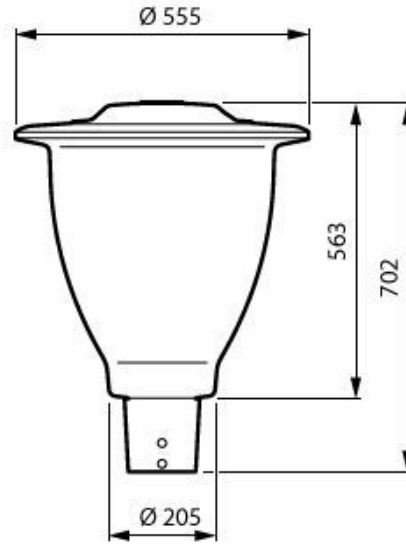

Dimensional drawing

CityCharm fluid - LED module 5000 lm - LED - 730 warm white - Power supply unit with DALI and SystemReady interface - 220 to 240 V - 50 to 60 Hz - Safety class II - Symmetrical - Polycarbonate bowl/cover - Gray - Surge protection level until high voltage v in kV - differential mode + electro static discharge protection kV - Cable 6.0 m without plug - Spigot for diameter 60 mm