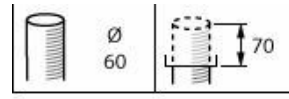

Applications

- Residential
- Footpaths and cycle lanes
- Parks and boulevards

Versions

CityCharm fluid BDS492

CityCharm fluid BDS492
with SRT and GRB on post-
top bracket

Features

- Choice of luminaire shapes, color effects, poles and brackets
- Diffusing tools for visual comfort, colored inserts to enhance ambiance
- Wide range of lumen outputs and optics for maximum efficiency at all lighting levels
- Efficacy up to 144 lm/W
- Protecting dark skies with warm, DarkSky-approved CCTs (2200K, 2700K, 3000K)

Dimensional drawing

CityCharm fluid - LED module 5000 lm - LED - 730 warm white - Power supply unit with DALI and SystemReady interface - 220 to 240 V - 50 to 60 Hz - Safety class II - Symmetrical - Polycarbonate bowl/cover - Gray - Surge protection level until high voltage v in kV - differential mode + electro static discharge protection kV - Cable 6.0 m without plug - Spigot for diameter 60 mm