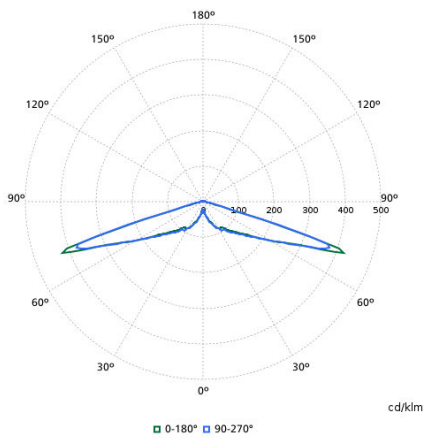

Operating and Electrical

Order Code	Full Product Name	Power Consumption	Surge Protection (Common/Differential)
912300024684	BDS491 LED100-/740 I DM GRB DF-S GR CLO	58 W	Surge protection level until 10 kV differential mode and 10 kV common mode
912300024687	BDS491 LED70-/830 I S GRB GR 60	53 W	Surge protection level until 6 kV differential mode and 8 kV common mode
912300024693	BDS491 LED30-/830 II DM GRB GR 60	23.5 W	Surge protection level until 6 kV differential mode and 8 kV common mode

Polar normal diagrams

BDS490I - 912300024687