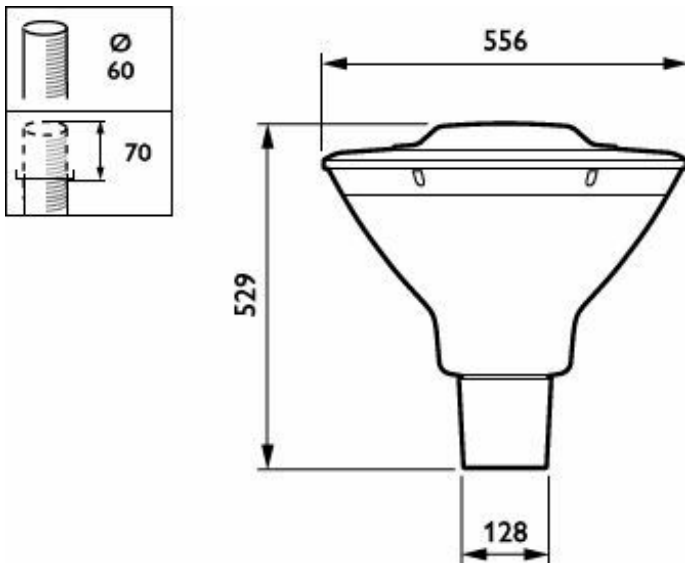

Dimensional drawing

CityCharm Cone - LED module 3000 lm - LED - 830 warm white - Power supply unit regulating - 220 to 240 V - 50 to 60 Hz - Safety class II - Distribution medium - Polycarbonate bowl/cover - Gray - Luminaire surge protection level until 6 kV differential mode and 8 kV common mode - Cable 0.2 m without plug - Spigot for diameter 60 mm