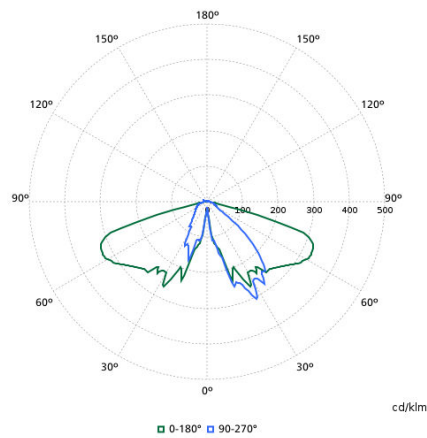

BDS490I - 912300024693