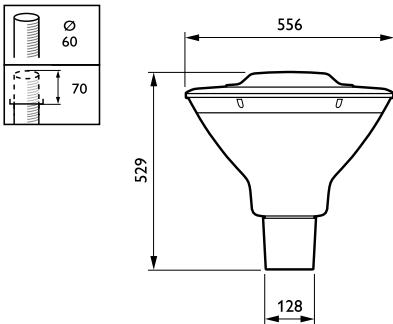

CityCharm Cone

Features

- Choice of luminaire shapes, color effects, poles and brackets
- Diffusing tools for visual comfort, colored inserts to enhance ambiance
- Wide range of lumen outputs and optics for maximum efficiency at all lighting levels
- Choice of color temperatures and color rendering for different ambiances: 2200K, 2700K, 3000K and 4000K
- Efficacy up to 144 lm/W
- Cordoba and fluid versions available with ULR < 1%
- Lifetime up to 100,000 hours @L96 B10
- 5-year standard warranty (option to extend up to 10 years)

Application

- Residential
- Footpaths and cycle lanes
- Parks and boulevards

Dimensional drawing