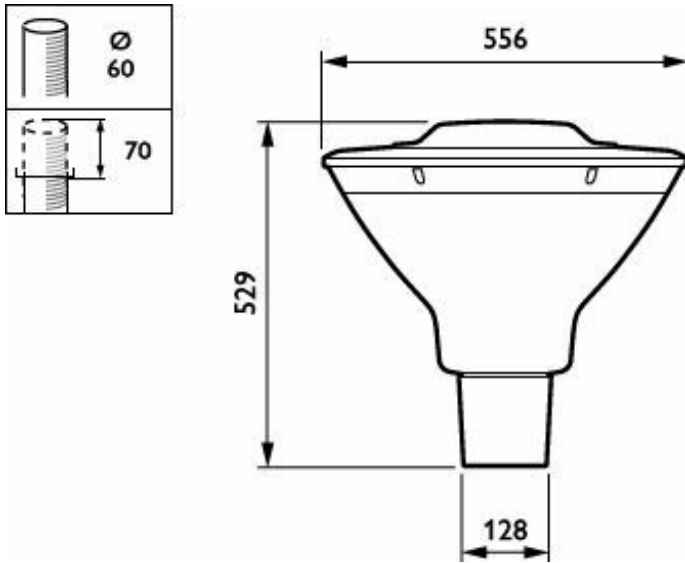

Dimensional drawing

CityCharm Cone - LED module, system flux 2500 lm - LED
- 50-60 Hz