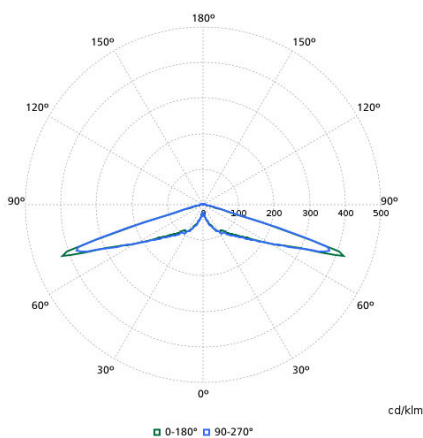

Operating and Electrical

Power Consumption	53 W
Surge Protection (Common/Differential)	Surge protection level until 6 kV differential mode and 8 kV common mode

Controls and Dimming

Dimmable	No
Maximum dim level	Not applicable

Mechanical and Housing

Housing Color	Gray
Ingress protection code	IP66 [Dust penetration-protected, jet-proof]
Mech. impact protection code	IK10 [20 J vandal-resistant]
Standard tilt angle posttop	0°
Standard tilt angle side entry	0°
Optical cover type	Polycarbonate bowl/cover

Approval and Application

Flammability mark	-
CE mark	Yes

Product Data

Product family code	BDS491 [CITYCHARM CONE]

Polar normal diagrams

BDS490I - 912300024687