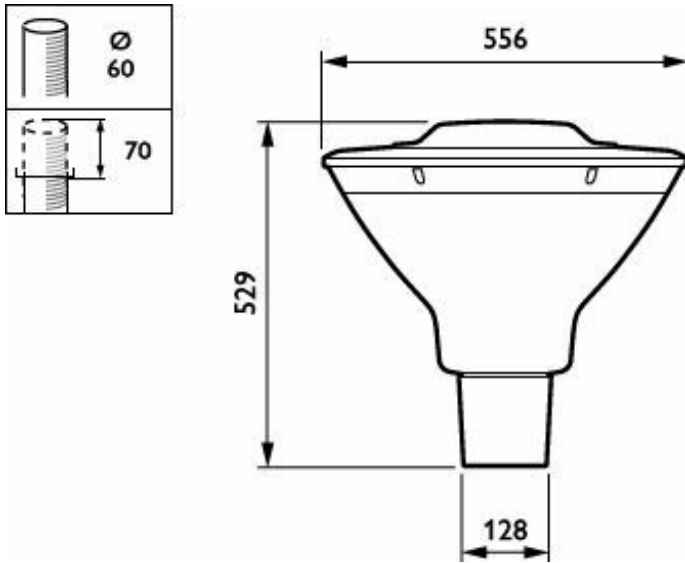

## Dimensional drawing

CityCharm Cone - LED module 7000 lm - LED - 830 warm white - Power supply unit regulating - 220 to 240 V - 50 to 60 Hz - Safety class I - Symmetrical - Polycarbonate bowl/cover - Gray - Luminaire surge protection level until 6 kV differential mode and 8 kV common mode - Cable 0.2 m without plug - Spigot for diameter 60 mm