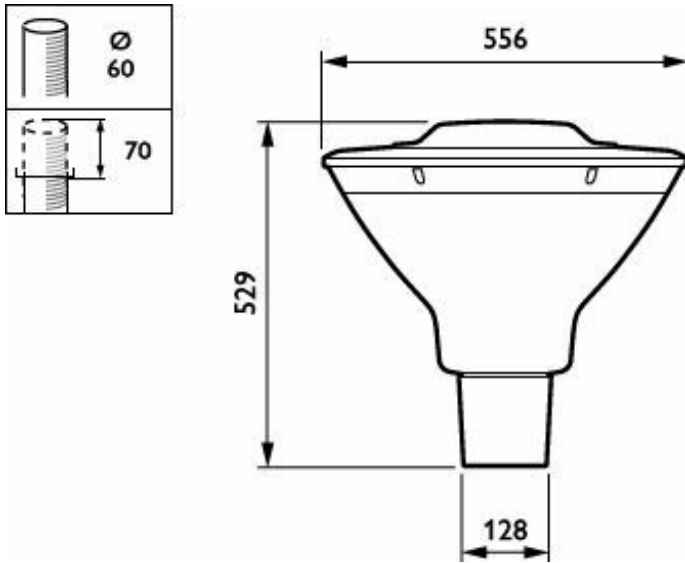

Dimensional drawing

CityCharm Cone - LED module 10000 lm - LED - 740 neutral white - Power supply unit regulating with constant light output - 220 to 240 V - 50 to 60 Hz - Safety class I - Distribution medium - Polycarbonate bowl/cover - Gray - Luminaire surge protection level until 10 kV differential mode and 10 kV common mode - Cable 0.2 m without plug - Spigot for diameter 60 mm