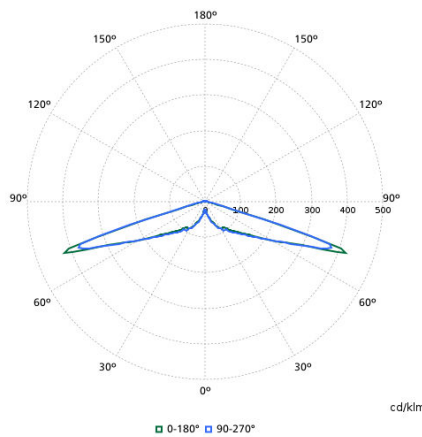

BDS490I - 912300024687