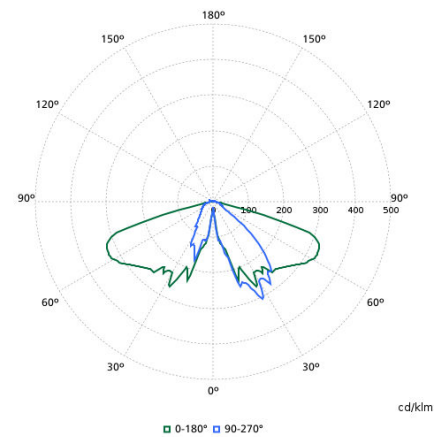

BDS490I - 912300024693