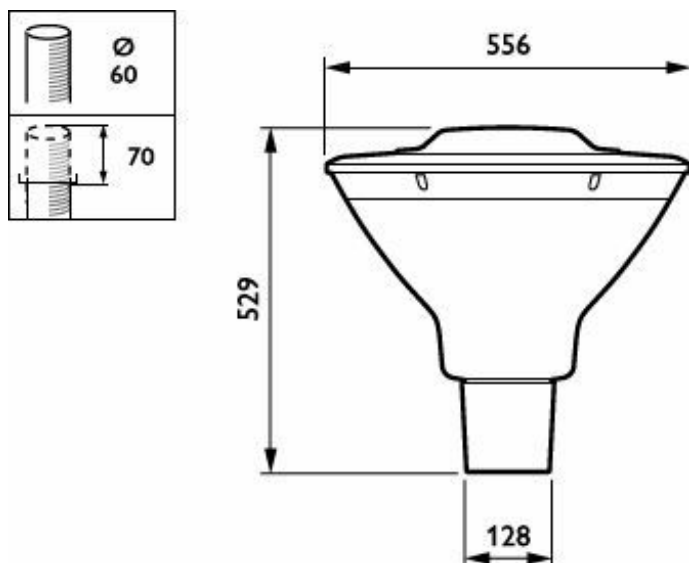

Dimensional drawing

CityCharm Cone - LED module, system flux 2500 lm - LED
- 50-60 Hz