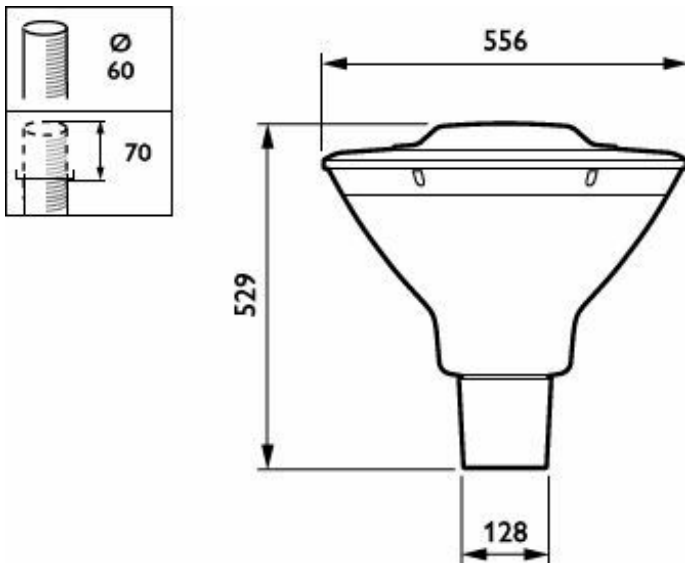

Dimensional drawing

CityCharm Cone - LED module 10000 lm - LED - 740 neutral white - Power supply unit regulating with constant light output - 220 to 240 V - 50 to 60 Hz - Safety class I - Distribution medium - Polycarbonate bowl/cover - Gray - Luminaire surge protection level until 10 kV differential mode and 10 kV common mode - Cable 0.2 m without plug - Spigot for diameter 60 mm