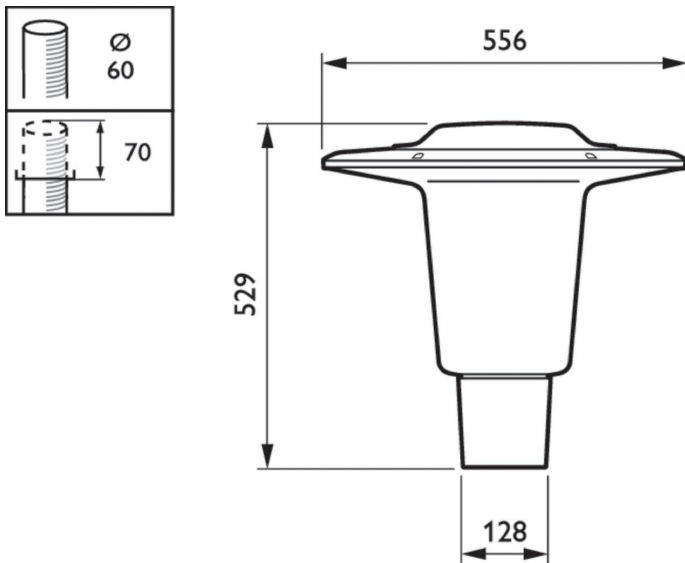

Dimensional drawing

CityCharm Cordoba - LED module, system flux 2500 lm - LED - 50-60 Hz