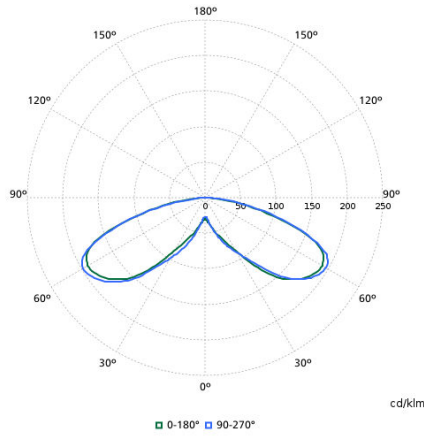

BDP794I - 912300023850