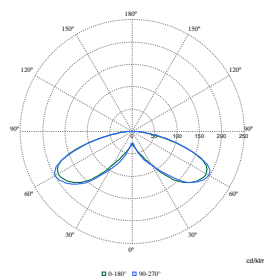

Order Code	Full Product Name	Code productfamilie
8718699116798	BDP794 LED53-4S/740 PSU II DS50 MK-WH GF	BDP794
8718699116804	BDP794 LED52-4S/830 PSU II DS50 MK-WH GF	BDP794
8718699116811	BDP794 LED53-4S/740 PSU II DS50 MK-WH GF	BDP794
8718699116828	BDP794 LED42-4S/740 II DS50 MK-WH FG BK	BDP794
8718699116880	BDP794 LED42-4S/740 II DW10 MK-WH FG BK	BDP794
8718699116897	BDP794 LED53-4S/740 II DW10 MK-WH FG BK	BDP794
8718699116903	BDP794 LED63-4S/740 II DW10 MK-WH FG BK	BDP794
8718699116910	BDP794 LED52-4S/830 II DW10 MK-WH GF BK	BDP794

Order Code	Full Product Name	Code productfamilie
8719514233539	BDP794 LED63-4S/740 DM70 MK-WH FG BK D9	BDP794
8719514233546	BDP794 LED63-4S/740 DM50 MK-WH GF BK D9	BDP794
8719514233515	BDP794 LED63-4S/740 DM70 MK-BK FG BK D9	BDP794
8719514233522	BDP794 LED63-4S/740 DM50 MK-BK GF BK D9	BDP794
8719514233577	BSP794 LED63-4S/740 DM70 MK-WH FG BK D9	BSP794
8719514233584	BSP794 LED63-4S/740 DM50 MK-WH GF BK D9	BSP794
8719514233553	BSP794 LED63-4S/740 DM70 MK-BK FG BK D9	BSP794
8719514233560	BSP794 LED63-4S/740 DM50 MK-BK GF BK D9	BSP794

Polar Wide Diagrams

Polar Normal (separate) - BDP794I - 912300023850