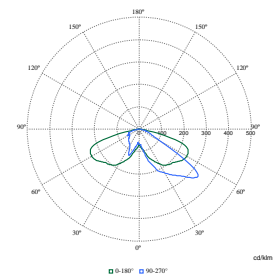

Polar Wide Diagrams

Polar Normal (separate) - BDP794I - 912300023849

Polar Normal (separate) - BDP794I - 912300023850

Polar Normal (separate) - BDP794I - 912300023852

Polar Normal (separate) - BDP794I - 912300023851