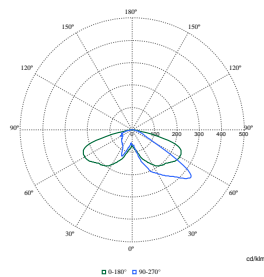

Polar Normal (separate) - BDP794I - 912300023859