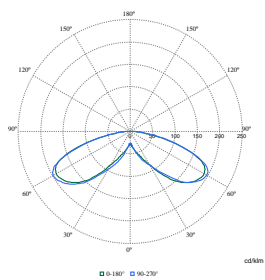

Order Code	Full Product Name	Code productfamilie
8718699116798	BDP794 LED53-4S/740 PSU II DS50 MK-WH GF	BDP794
8718699116804	BDP794 LED52-4S/830 PSU II DS50 MK-WH GF	BDP794
8718699116811	BDP794 LED53-4S/740 PSU II DS50 MK-WH GF	BDP794
8718699116828	BDP794 LED42-4S/740 II DS50 MK-WH FG BK	BDP794
8718699116880	BDP794 LED42-4S/740 II DW10 MK-WH FG BK	BDP794
8718699116897	BDP794 LED53-4S/740 II DW10 MK-WH FG BK	BDP794
8718699116903	BDP794 LED63-4S/740 II DW10 MK-WH FG BK	BDP794
8718699116910	BDP794 LED52-4S/830 II DW10 MK-WH GF BK	BDP794

Order Code	Full Product Name	Code productfamilie
8719514233539	BDP794 LED63-4S/740 DM70 MK-WH FG BK D9	BDP794
8719514233546	BDP794 LED63-4S/740 DM50 MK-WH GF BK D9	BDP794
8719514233515	BDP794 LED63-4S/740 DM70 MK-BK FG BK D9	BDP794
8719514233522	BDP794 LED63-4S/740 DM50 MK-BK GF BK D9	BDP794
8719514233577	BSP794 LED63-4S/740 DM70 MK-WH FG BK D9	BSP794
8719514233584	BSP794 LED63-4S/740 DM50 MK-WH GF BK D9	BSP794
8719514233553	BSP794 LED63-4S/740 DM70 MK-BK FG BK D9	BSP794
8719514233560	BSP794 LED63-4S/740 DM50 MK-BK GF BK D9	BSP794

Polar Wide Diagrams

Polar Normal (separate) - BDP794I - 912300023849