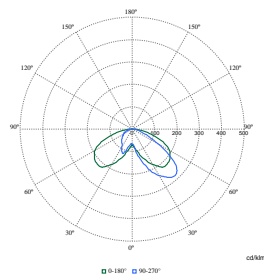

Polar Wide Diagrams

Polar Normal (separate) - BDP794I - 912300023849

Polar Normal (separate) - BDP794I - 912300023850

Polar Normal (separate) - BDP794I - 912300023852

Polar Normal (separate) - BDP794I - 912300023851