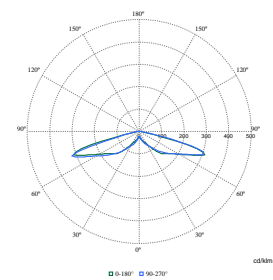

Order Code	Full Product Name	Code productfamilie
8718699116798	BDP794 LED53-4S/740 PSU II DS50 MK-WH GF	BDP794
8718699116804	BDP794 LED52-4S/830 PSU II DS50 MK-WH GF	BDP794
8718699116811	BDP794 LED53-4S/740 PSU II DS50 MK-WH GF	BDP794
8718699116828	BDP794 LED42-4S/740 II DS50 MK-WH FG BK	BDP794
8718699116880	BDP794 LED42-4S/740 II DW10 MK-WH FG BK	BDP794
8718699116897	BDP794 LED53-4S/740 II DW10 MK-WH FG BK	BDP794
8718699116903	BDP794 LED63-4S/740 II DW10 MK-WH FG BK	BDP794
8718699116910	BDP794 LED52-4S/830 II DW10 MK-WH GF BK	BDP794

Order Code	Full Product Name	Code productfamilie
8719514233539	BDP794 LED63-4S/740 DM70 MK-WH FG BK D9	BDP794
8719514233546	BDP794 LED63-4S/740 DM50 MK-WH GF BK D9	BDP794
8719514233515	BDP794 LED63-4S/740 DM70 MK-BK FG BK D9	BDP794
8719514233522	BDP794 LED63-4S/740 DM50 MK-BK GF BK D9	BDP794
8719514233577	BSP794 LED63-4S/740 DM70 MK-WH FG BK D9	BSP794
8719514233584	BSP794 LED63-4S/740 DM50 MK-WH GF BK D9	BSP794
8719514233553	BSP794 LED63-4S/740 DM70 MK-BK FG BK D9	BSP794
8719514233560	BSP794 LED63-4S/740 DM50 MK-BK GF BK D9	BSP794

Polar Wide Diagrams

Polar Normal (separate) - BDP794I - 912300023852