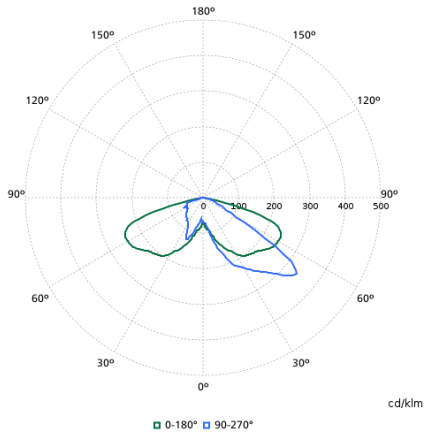

Polar normal diagrammen

BDP794I - 912300023849

BDP794I - 912300023850

BDP794I - 912300023852

BDP794I - 912300023851

BDP794I - 912300023861

BDP794I - 912300023860

BDP794I - 912300023858