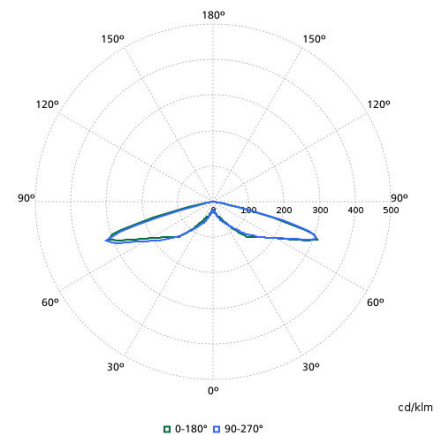

Polar normal diagrammen

BDP794I - 912300023849

BDP794I - 912300023850

BDP794I - 912300023852

BDP794I - 912300023851

BDP794I - 912300023861

BDP794I - 912300023860

BDP794I - 912300023858