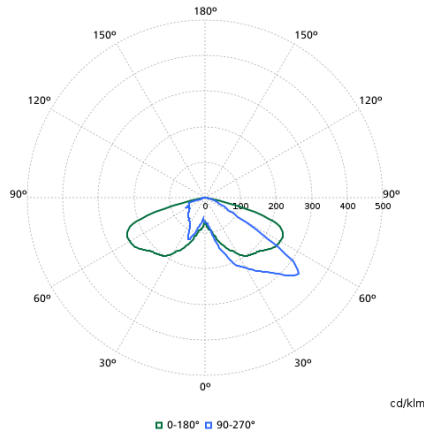

Polar normal diagrammen

BDP794I - 912300023849

BDP794I - 912300023850

BDP794I - 912300023852

BDP794I - 912300023851

BDP794I - 912300023861

BDP794I - 912300023860

BDP794I - 912300023858