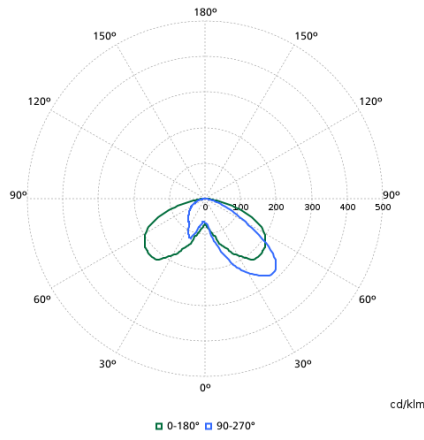

Polar normal diagrammen

BDP794I - 912300023849

BDP794I - 912300023850

BDP794I - 912300023852

BDP794I - 912300023851

BDP794I - 912300023861

BDP794I - 912300023860

BDP794I - 912300023858