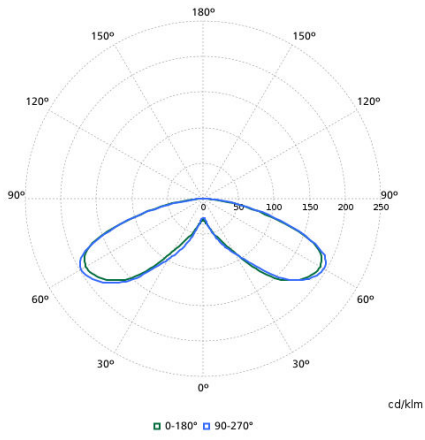

Polar normal diagrammen

BDP794I - 912300023849

BDP794I - 912300023850

BDP794I - 912300023852

BDP794I - 912300023851

BDP794I - 912300023861

BDP794I - 912300023860

BDP794I - 912300023858