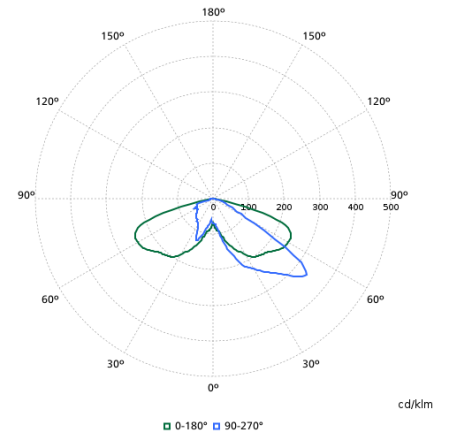

Polar normal diagrammen

BDP794I - 912300023849

BDP794I - 912300023850

BDP794I - 912300023852

BDP794I - 912300023851

BDP794I - 912300023861

BDP794I - 912300023860

BDP794I - 912300023858