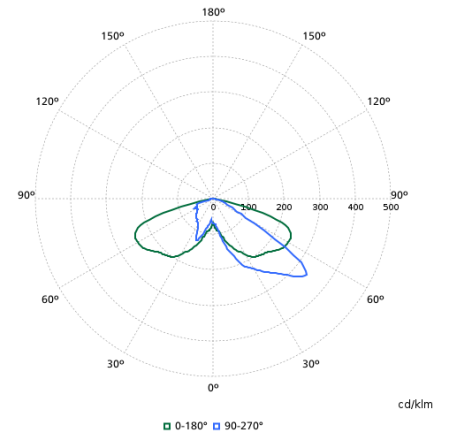

## Polar normal diagrammen

BDP794I - 912300023849

BDP794I - 912300023850

BDP794I - 912300023852

BDP794I - 912300023851

BDP794I - 912300023861

BDP794I - 912300023860

BDP794I - 912300023858