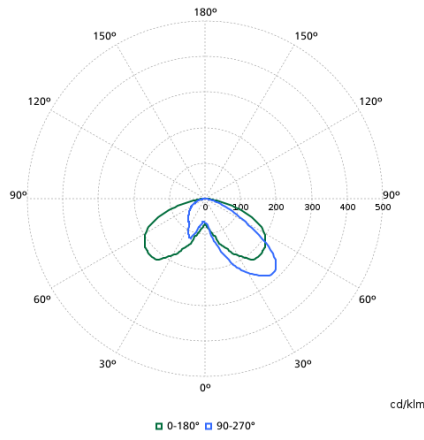

## Polar normal diagrammen

BDP794I - 912300023849

BDP794I - 912300023850

BDP794I - 912300023852

BDP794I - 912300023851

BDP794I - 912300023861

BDP794I - 912300023860

BDP794I - 912300023858