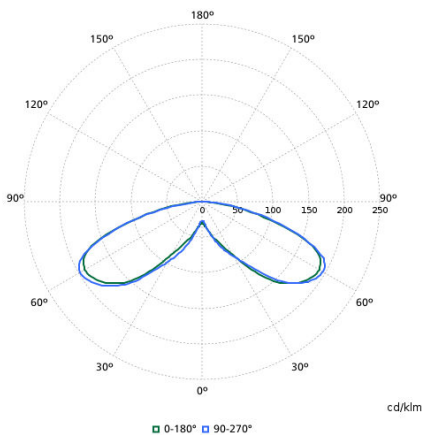

Productgegevens

Order Code	Full Product Name	Code productfamilie
8718699116798	BDP794 LED53-4S/740 PSU II DS50 MK-WH GF	BDP794
8718699116804	BDP794 LED52-4S/830 PSU II DS50 MK-WH GF	BDP794
8718699116811	BDP794 LED53-4S/740 PSU II DS50 MK-WH GF	BDP794
8718699116828	BDP794 LED42-4S/740 II DS50 MK-WH FG BK	BDP794
8718699116880	BDP794 LED42-4S/740 II DW10 MK-WH FG BK	BDP794
8718699116897	BDP794 LED53-4S/740 II DW10 MK-WH FG BK	BDP794
8718699116903	BDP794 LED63-4S/740 II DW10 MK-WH FG BK	BDP794
8718699116910	BDP794 LED52-4S/830 II DW10 MK-WH GF BK	BDP794
8719514233539	BDP794 LED63-4S/740 DM70 MK-WH FG BK D9	BDP794
8719514233546	BDP794 LED63-4S/740 DM50 MK-WH GF BK D9	BDP794
8719514233577	BSP794 LED63-4S/740 DM70 MK-WH FG BK D9	BSP794
8719514233584	BSP794 LED63-4S/740 DM50 MK-WH GF BK D9	BSP794
8719514233515	BDP794 LED63-4S/740 DM70 MK-BK FG BK D9	BDP794
8719514233522	BDP794 LED63-4S/740 DM50 MK-BK GF BK D9	BDP794
8719514233553	BSP794 LED63-4S/740 DM70 MK-BK FG BK D9	BSP794
8719514233560	BSP794 LED63-4S/740 DM50 MK-BK GF BK D9	BSP794

Polar normal diagrammen

BDP794I - 912300023849