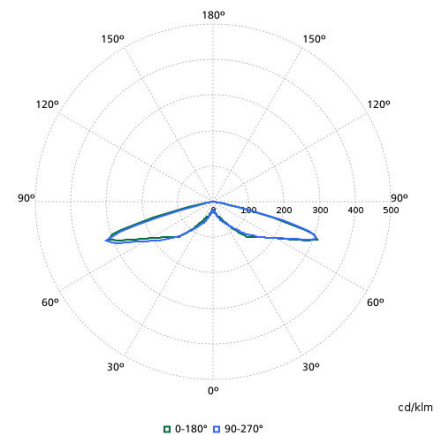

## Polar normal diagrammen

BDP794I - 912300023849

BDP794I - 912300023850

BDP794I - 912300023852

BDP794I - 912300023851

BDP794I - 912300023861

BDP794I - 912300023860

BDP794I - 912300023858