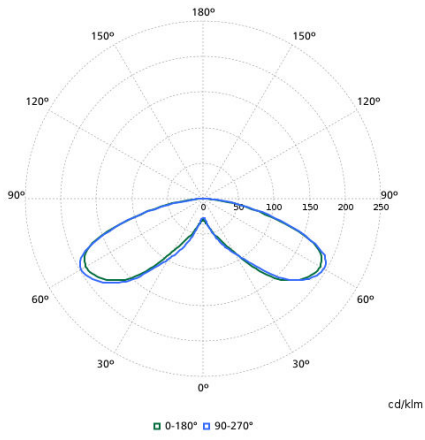

## Polar normal diagrammen

BDP794I - 912300023849

BDP794I - 912300023850

BDP794I - 912300023852

BDP794I - 912300023851

BDP794I - 912300023861

BDP794I - 912300023860

BDP794I - 912300023858