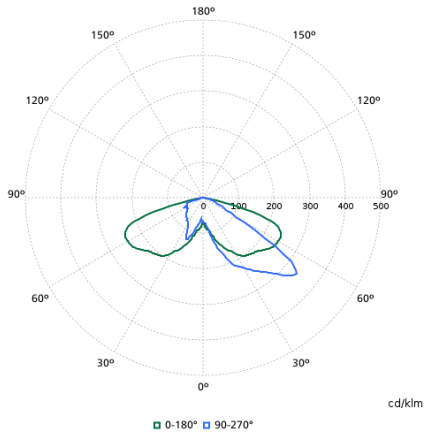

## Polar normal diagrammen

BDP794I - 912300023849

BDP794I - 912300023850

BDP794I - 912300023852

BDP794I - 912300023851

BDP794I - 912300023861

BDP794I - 912300023860

BDP794I - 912300023858