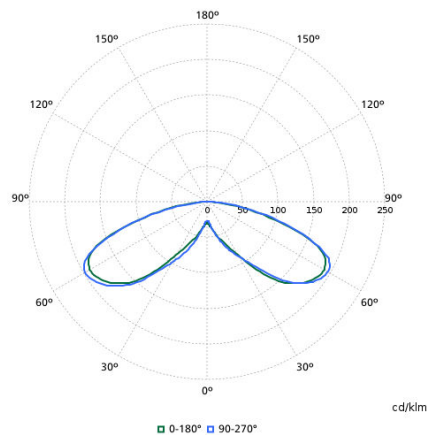

## Polar normal diagrammen

BDP794I - 912300023849

BDP794I - 912300023850

BDP794I - 912300023852

BDP794I - 912300023851

BDP794I - 912300023861

BDP794I - 912300023860

BDP794I - 912300023858