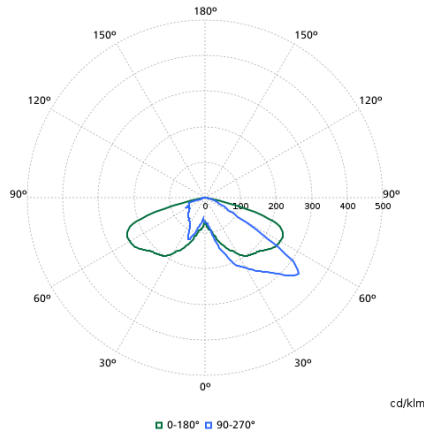

## Polar normal diagrammen

BDP794I - 912300023849

BDP794I - 912300023850

BDP794I - 912300023852

BDP794I - 912300023851

BDP794I - 912300023861

BDP794I - 912300023860

BDP794I - 912300023858