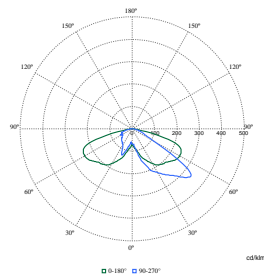

Polar Normal (separate) - BDP794I - 912300023859