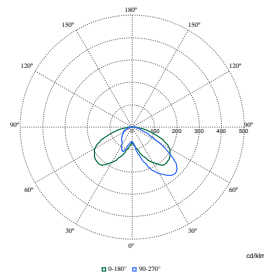

Polar Wide Diagrams

Polar Normal (separate) - BDP794I - 912300023849

Polar Normal (separate) - BDP794I - 912300023850

Polar Normal (separate) - BDP794I - 912300023852

Polar Normal (separate) - BDP794I - 912300023851