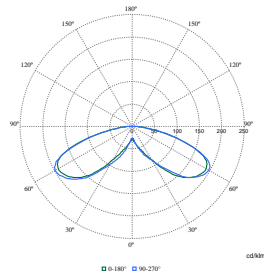

Order Code	Full Product Name	Code famille de produits
23351500	BDP794 LED63-4S/740 DM70 MK-BK FG BK D9	BDP794
23352200	BDP794 LED63-4S/740 DM50 MK-BK GF BK D9	BDP794
23357700	BSP794 LED63-4S/740 DM70 MK-WH FG BK D9	BSP794

Order Code	Full Product Name	Code famille de produits
23358400	BSP794 LED63-4S/740 DM50 MK-WH GF BK D9	BSP794
23355300	BSP794 LED63-4S/740 DM70 MK-BK FG BK D9	BSP794
23356000	BSP794 LED63-4S/740 DM50 MK-BK GF BK D9	BSP794

Polar Wide Diagrams

Polar Normal (separate) - BDP794I - 912300023850