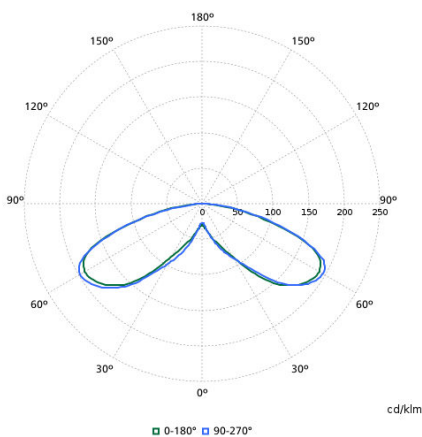

Tuotetiedot

Order Code	Full Product Name	Tuoteperheen koodi
912300023849	BDP794 LED53-4S/740 PSU II DS50 MK-WH GF	BDP794
912300023850	BDP794 LED52-4S/830 PSU II DS50 MK-WH GF	BDP794
912300023851	BDP794 LED53-4S/740 PSU II DS50 MK-WH GF	BDP794
912300023852	BDP794 LED42-4S/740 II DS50 MK-WH FG BK	BDP794
912300023858	BDP794 LED42-4S/740 II DW10 MK-WH FG BK	BDP794
912300023859	BDP794 LED53-4S/740 II DW10 MK-WH FG BK	BDP794
912300023860	BDP794 LED63-4S/740 II DW10 MK-WH FG BK	BDP794
912300023861	BDP794 LED52-4S/830 II DW10 MK-WH GF BK	BDP794
912300060035	BDP794 LED63-4S/740 DM70 MK-WH FG BK D9	BDP794
912300060036	BDP794 LED63-4S/740 DM50 MK-WH GF BK D9	BDP794
912300060039	BSP794 LED63-4S/740 DM70 MK-WH FG BK D9	BSP794
912300060040	BSP794 LED63-4S/740 DM50 MK-WH GF BK D9	BSP794
912300060033	BDP794 LED63-4S/740 DM70 MK-BK FG BK D9	BDP794
912300060034	BDP794 LED63-4S/740 DM50 MK-BK GF BK D9	BDP794
912300060037	BSP794 LED63-4S/740 DM70 MK-BK FG BK D9	BSP794
912300060038	BSP794 LED63-4S/740 DM50 MK-BK GF BK D9	BSP794

Polar normal diagrams

BDP794I - 912300023849