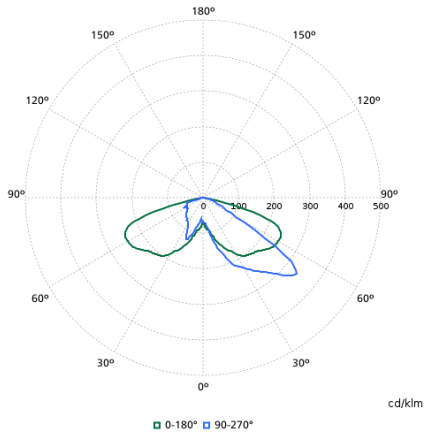

Polar normal diagrams

BDP794I - 912300023849

BDP794I - 912300023850

BDP794I - 912300023852

BDP794I - 912300023851

BDP794I - 912300023861

BDP794I - 912300023860

BDP794I - 912300023858