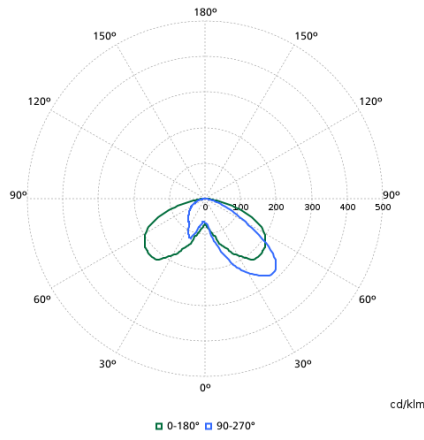

Polar normal diagrams

BDP794I - 912300023849

BDP794I - 912300023850

BDP794I - 912300023852

BDP794I - 912300023851

BDP794I - 912300023861

BDP794I - 912300023860

BDP794I - 912300023858