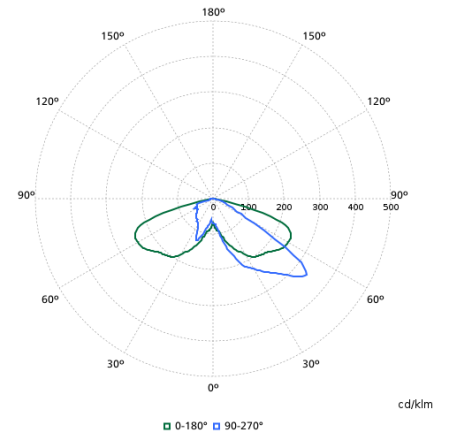

Polar normal diagrams

BDP794I - 912300023849

BDP794I - 912300023850

BDP794I - 912300023852

BDP794I - 912300023851

BDP794I - 912300023861

BDP794I - 912300023860

BDP794I - 912300023858