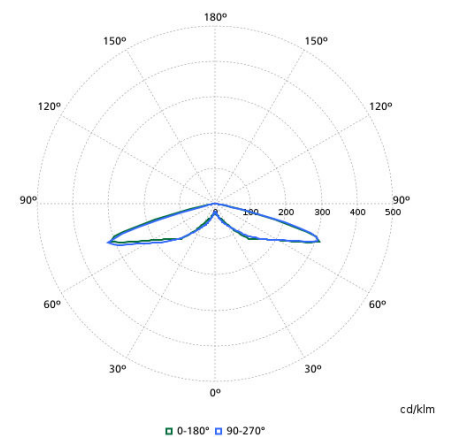

Polar normal diagrams

BDP794I - 912300023849

BDP794I - 912300023850

BDP794I - 912300023852

BDP794I - 912300023851

BDP794I - 912300023861

BDP794I - 912300023860

BDP794I - 912300023858