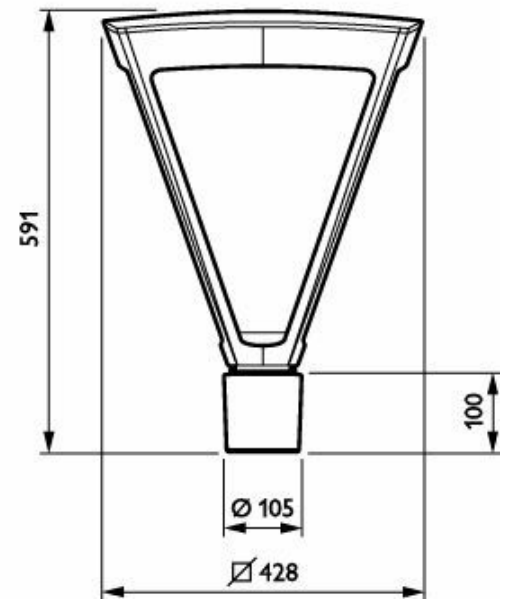

## Plano de dimensiones

BDP794 LED63-4S/740 DM50 MK-WH GF BK D9

BSP794 LED63-4S/740 DM50 MK-WH GF BK D9