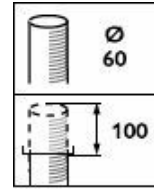

## Plano de dimensiones

BDP794 LED63-4S/740 DM50 MK-WH GF BK D9

BSP794 LED63-4S/740 DM50 MK-WH GF BK D9