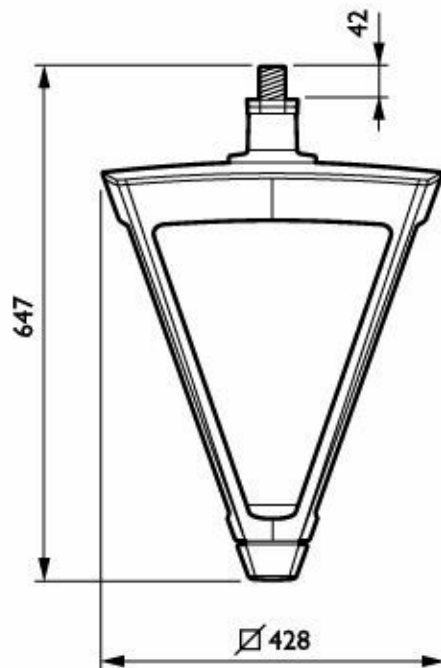

## Plano de dimensiones

BDP794 LED63-4S/740 DM50 MK-WH GF BK D9

BSP794 LED63-4S/740 DM50 MK-WH GF BK D9