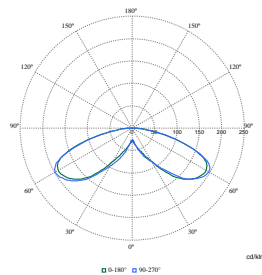

Order Code	Full Product Name	Dimmable	Maximum dim level
912300023858	BDP794 LED42-4S/740 II DW10 MK-WH FG BK	No	Not applicable
912300023859	BDP794 LED53-4S/740 II DW10 MK-WH FG BK	No	Not applicable
912300023860	BDP794 LED63-4S/740 II DW10 MK-WH FG BK	No	Not applicable
912300023861	BDP794 LED52-4S/830 II DW10 MK-WH GF BK	No	Not applicable

Mechanical and Housing

Order Code	Full Product Name	Optical cover type	Mech. impact protection code
912300023849	BDP794 LED53-4S/740 PSU II DS50 MK-WH GF	Glass frosted	IK08
912300023850	BDP794 LED52-4S/830 PSU II DS50 MK-WH GF	Glass frosted	IK08
912300023851	BDP794 LED53-4S/740 PSU II DS50 MK-WH GF	Glass frosted	IK08
912300023852	BDP794 LED42-4S/740 II DS50 MK-WH FG BK	Flat glass	IK09

Order Code	Full Product Name	Optical cover type	Mech. impact protection code
912300023858	BDP794 LED42-4S/740 II DW10 MK-WH FG BK	Flat glass	IK09
912300023859	BDP794 LED53-4S/740 II DW10 MK-WH FG BK	Flat glass	IK09
912300023860	BDP794 LED63-4S/740 II DW10 MK-WH FG BK	Flat glass	IK09
912300023861	BDP794 LED52-4S/830 II DW10 MK-WH GF BK	Glass frosted	IK08

Polar Wide Diagrams

Polar Normal (separate) - BDP794I - 912300023850