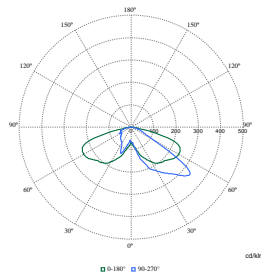

Polar Normal (separate) - BDP794I - 912300023859