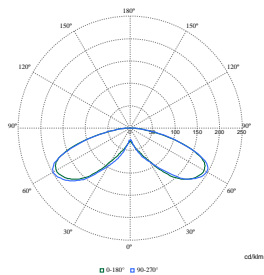

Order Code	Full Product Name	Dimmable	Maximum dim level
912300023858	BDP794 LED42-4S/740 II DW10 MK-WH FG BK	No	Not applicable
912300023859	BDP794 LED53-4S/740 II DW10 MK-WH FG BK	No	Not applicable
912300023860	BDP794 LED63-4S/740 II DW10 MK-WH FG BK	No	Not applicable
912300023861	BDP794 LED52-4S/830 II DW10 MK-WH GF BK	No	Not applicable

Mechanical and Housing

Order Code	Full Product Name	Optical cover type	Mech. impact protection code
912300023849	BDP794 LED53-4S/740 PSU II DS50 MK-WH GF	Glass frosted	IK08
912300023850	BDP794 LED52-4S/830 PSU II DS50 MK-WH GF	Glass frosted	IK08
912300023851	BDP794 LED53-4S/740 PSU II DS50 MK-WH GF	Glass frosted	IK08
912300023852	BDP794 LED42-4S/740 II DS50 MK-WH FG BK	Flat glass	IK09

Order Code	Full Product Name	Optical cover type	Mech. impact protection code
912300023858	BDP794 LED42-4S/740 II DW10 MK-WH FG BK	Flat glass	IK09
912300023859	BDP794 LED53-4S/740 II DW10 MK-WH FG BK	Flat glass	IK09
912300023860	BDP794 LED63-4S/740 II DW10 MK-WH FG BK	Flat glass	IK09
912300023861	BDP794 LED52-4S/830 II DW10 MK-WH GF BK	Glass frosted	IK08

Polar Wide Diagrams

Polar Normal (separate) - BDP794I - 912300023849