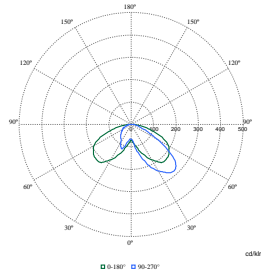

Polar Wide Diagrams

Polar Normal (separate) - BDP794I - 912300023849

Polar Normal (separate) - BDP794I - 912300023850

Polar Normal (separate) - BDP794I - 912300023852

Polar Wide Diagrams

Polar Normal (separate) - BDP794I - 912300023851