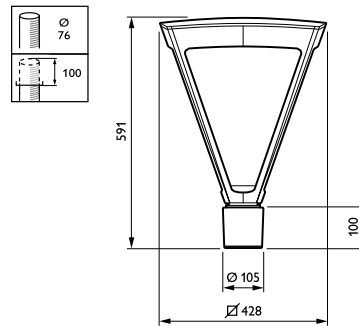

ClassicStreet

Features

- Available in post-top lighting and suspended lighting versions
- Dedicated ClassicStreet brackets and poles
- Optimized optics for efficient and comfortable lighting levels
- SR socket ready to be paired with standard and advanced lighting controls

Application

- Road and Street
- Parks and Plazas
- Residential
- Main urban roads and streets, side and residential roads and streets
- City centers and historical areas
- Cycle and pedestrian paths, squares, parks and playgrounds

Dimensional drawing