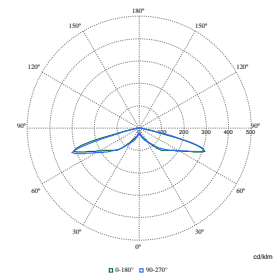

Order Code	Full Product Name	Dimmable	Maximum dim level
912300023858	BDP794 LED42-4S/740 II DW10 MK-WH FG BK	No	Not applicable
912300023859	BDP794 LED53-4S/740 II DW10 MK-WH FG BK	No	Not applicable
912300023860	BDP794 LED63-4S/740 II DW10 MK-WH FG BK	No	Not applicable
912300023861	BDP794 LED52-4S/830 II DW10 MK-WH GF BK	No	Not applicable

Mechanical and Housing

Order Code	Full Product Name	Optical cover type	Mech. impact protection code
912300023849	BDP794 LED53-4S/740 PSU II DS50 MK-WH GF	Glass frosted	IK08
912300023850	BDP794 LED52-4S/830 PSU II DS50 MK-WH GF	Glass frosted	IK08
912300023851	BDP794 LED53-4S/740 PSU II DS50 MK-WH GF	Glass frosted	IK08
912300023852	BDP794 LED42-4S/740 II DS50 MK-WH FG BK	Flat glass	IK09

Order Code	Full Product Name	Optical cover type	Mech. impact protection code
912300023858	BDP794 LED42-4S/740 II DW10 MK-WH FG BK	Flat glass	IK09
912300023859	BDP794 LED53-4S/740 II DW10 MK-WH FG BK	Flat glass	IK09
912300023860	BDP794 LED63-4S/740 II DW10 MK-WH FG BK	Flat glass	IK09
912300023861	BDP794 LED52-4S/830 II DW10 MK-WH GF BK	Glass frosted	IK08

Polar Wide Diagrams

Polar Normal (separate) - BDP794I - 912300023852