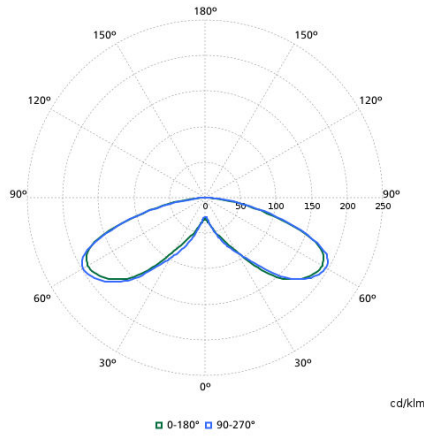

BDP794I - 912300023850