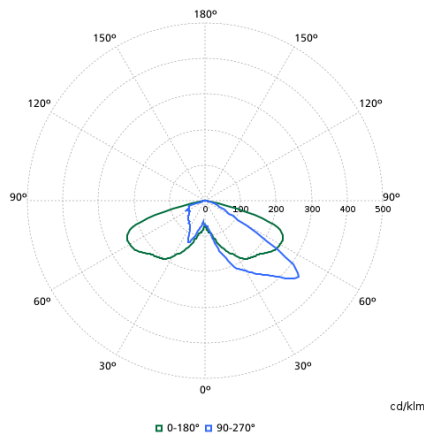

Light Technical

Order Code	Full Product Name	Luminous Flux	Correlated Color Temperature (Nom)	Color rendering index (CRI)	Light source color	Luminaire light beam spread	Optic type outdoor
11679800	BDP794 LED53-4S/740 PSU II DS50 MK-WH GF	3,348 lm	4000 K	70	740 neutral white	152° x 155°	Distribution symmetrical 50
11680400	BDP794 LED52-4S/830 PSU II DS50 MK-WH GF	3,172 lm	3000 K	80	830 warm white	152° x 155°	Distribution symmetrical 50
11682800	BDP794 LED42-4S/740 II DS50 MK-WH FG BK	2,898 lm	4000 K	70	740 neutral white	152° x 155°	Distribution symmetrical 50
11688000	BDP794 LED42-4S/740 II DW10 MK-WH FG BK	2,993 lm	4000 K	70	740 neutral white	52° - 7° x 151°	Distribution wide 10
11689700	BDP794 LED53-4S/740 II DW10 MK-WH FG BK	3,796 lm	4000 K	70	740 neutral white	52° - 7° x 151°	Distribution wide 10
11690300	BDP794 LED63-4S/740 II DW10 MK-WH FG BK	4,320 lm	4000 K	70	740 neutral white	52° - 7° x 151°	Distribution wide 10
11691000	BDP794 LED52-4S/830 II DW10 MK-WH GF BK	3,250 lm	3000 K	80	830 warm white	52° - 7° x 151°	Distribution wide 10
23353900	BDP794 LED63-4S/740 DM70 MK-WH FG BK D9	4,352 lm	4000 K	70	740 neutral white	-	Distribution medium 70

Polar normal diagrams

BDP794I - 912300023849

BDP794I - 912300023850

BDP794I - 912300023852

BDP794I - 912300023861

BDP794I - 912300023860

BDP794I - 912300023858

BDP794I - 912300023859