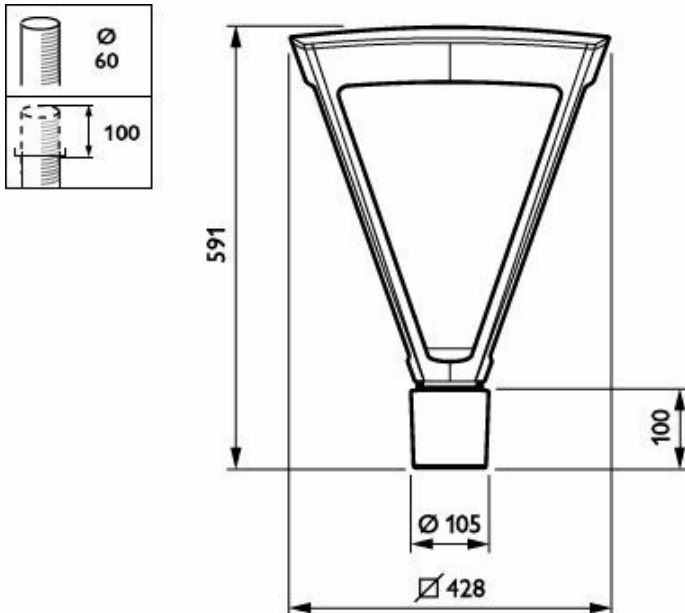

Dimensional drawing

ClassicStreet Top

General Information

Number of gear units	1 unit
Driver included	Yes
Service tag	Yes

Light Technical

Upward light output ratio	0.03
Number of light sources	20

Mechanical and Housing