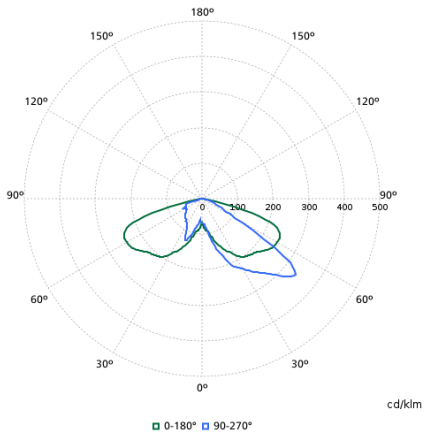

Light Technical

Order Code	Full Product Name	Luminous Flux	Correlated Color Temperature (Nom)	Color rendering index (CRI)	Light source color	Luminaire light beam spread	Optic type outdoor
11679800	BDP794 LED53-4S/740 PSU II DS50 MK-WH GF	3,348 lm	4000 K	70	740 neutral white	152° x 155°	Distribution symmetrical 50
11680400	BDP794 LED52-4S/830 PSU II DS50 MK-WH GF	3,172 lm	3000 K	80	830 warm white	152° x 155°	Distribution symmetrical 50
11682800	BDP794 LED42-4S/740 II DS50 MK-WH FG BK	2,898 lm	4000 K	70	740 neutral white	152° x 155°	Distribution symmetrical 50
11688000	BDP794 LED42-4S/740 II DW10 MK-WH FG BK	2,993 lm	4000 K	70	740 neutral white	52° - 7° x 151°	Distribution wide 10
11689700	BDP794 LED53-4S/740 II DW10 MK-WH FG BK	3,796 lm	4000 K	70	740 neutral white	52° - 7° x 151°	Distribution wide 10
11690300	BDP794 LED63-4S/740 II DW10 MK-WH FG BK	4,320 lm	4000 K	70	740 neutral white	52° - 7° x 151°	Distribution wide 10
11691000	BDP794 LED52-4S/830 II DW10 MK-WH GF BK	3,250 lm	3000 K	80	830 warm white	52° - 7° x 151°	Distribution wide 10
23353900	BDP794 LED63-4S/740 DM70 MK-WH FG BK D9	4,352 lm	4000 K	70	740 neutral white	-	Distribution medium 70

Polar normal diagrams

BDP794I - 912300023849

BDP794I - 912300023850

BDP794I - 912300023852

BDP794I - 912300023861

BDP794I - 912300023860

BDP794I - 912300023858

BDP794I - 912300023859