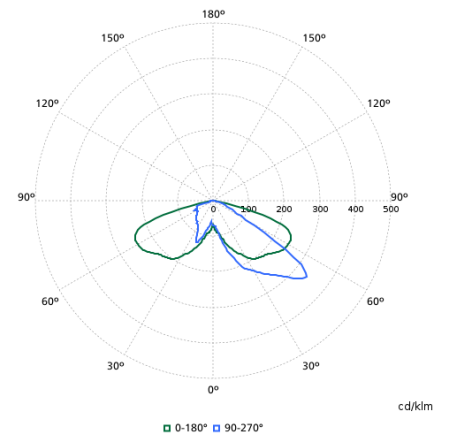

BDP794I - 912300023858