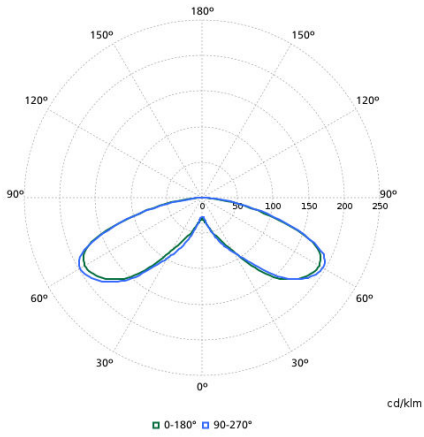

Polar normal diagrams

BDP794I - 912300023849