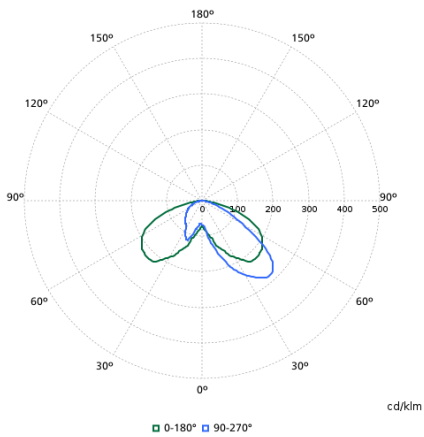

Light Technical

Order Code	Full Product Name	Luminous Flux	Correlated Color Temperature (Nom)	Color rendering index (CRI)	Light source color	Luminaire light beam spread	Optic type outdoor
11679800	BDP794 LED53-4S/740 PSU II DS50 MK-WH GF	3,348 lm	4000 K	70	740 neutral white	152° x 155°	Distribution symmetrical 50
11680400	BDP794 LED52-4S/830 PSU II DS50 MK-WH GF	3,172 lm	3000 K	80	830 warm white	152° x 155°	Distribution symmetrical 50
11682800	BDP794 LED42-4S/740 II DS50 MK-WH FG BK	2,898 lm	4000 K	70	740 neutral white	152° x 155°	Distribution symmetrical 50
11688000	BDP794 LED42-4S/740 II DW10 MK-WH FG BK	2,993 lm	4000 K	70	740 neutral white	52° - 7° x 151°	Distribution wide 10
11689700	BDP794 LED53-4S/740 II DW10 MK-WH FG BK	3,796 lm	4000 K	70	740 neutral white	52° - 7° x 151°	Distribution wide 10
11690300	BDP794 LED63-4S/740 II DW10 MK-WH FG BK	4,320 lm	4000 K	70	740 neutral white	52° - 7° x 151°	Distribution wide 10
11691000	BDP794 LED52-4S/830 II DW10 MK-WH GF BK	3,250 lm	3000 K	80	830 warm white	52° - 7° x 151°	Distribution wide 10
23353900	BDP794 LED63-4S/740 DM70 MK-WH FG BK D9	4,352 lm	4000 K	70	740 neutral white	-	Distribution medium 70

Polar normal diagrams

BDP794I - 912300023849

BDP794I - 912300023850

BDP794I - 912300023852

BDP794I - 912300023861

BDP794I - 912300023860

BDP794I - 912300023858

BDP794I - 912300023859