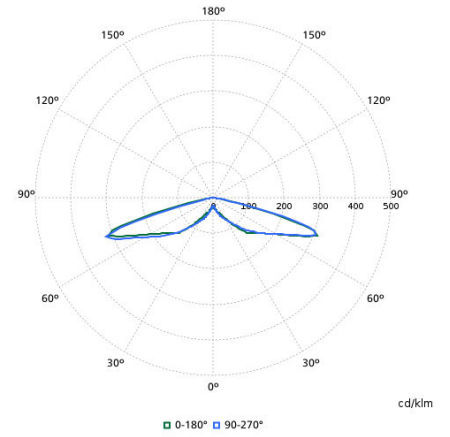

BDP794I - 912300023852