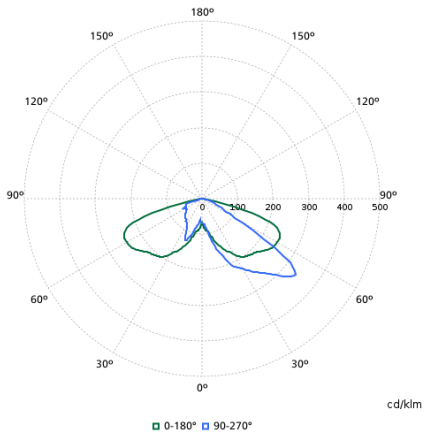

# Polar normal diagrams

BDP794I - 912300023849

BDP794I - 912300023850

BDP794I - 912300023852

BDP794I - 912300023851

BDP794I - 912300023861

BDP794I - 912300023860

BDP794I - 912300023858