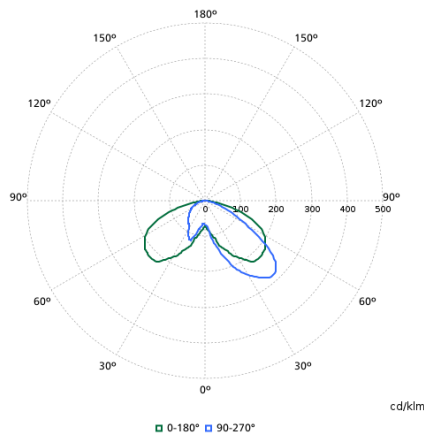

# Polar normal diagrams

BDP794I - 912300023849

BDP794I - 912300023850

BDP794I - 912300023852

BDP794I - 912300023851

BDP794I - 912300023861

BDP794I - 912300023860

BDP794I - 912300023858