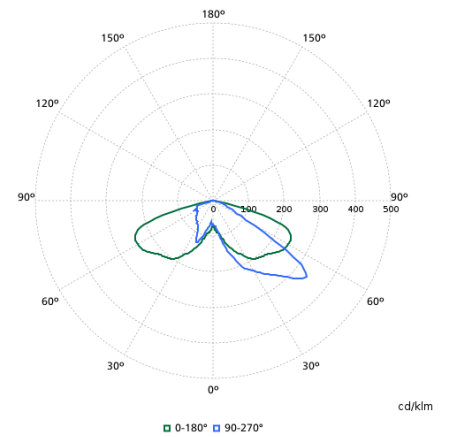

# Polar normal diagrams

BDP794I - 912300023849

BDP794I - 912300023850

BDP794I - 912300023852

BDP794I - 912300023851

BDP794I - 912300023861

BDP794I - 912300023860

BDP794I - 912300023858