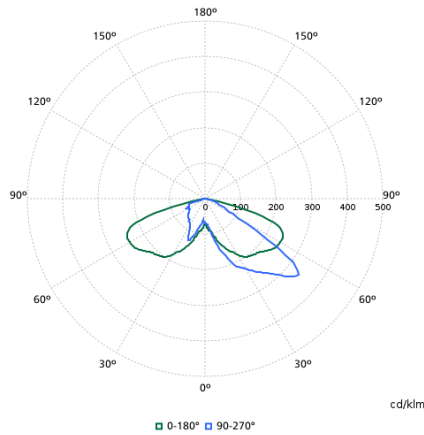

# Polar normal diagrams

BDP794I - 912300023849

BDP794I - 912300023850

BDP794I - 912300023852

BDP794I - 912300023851

BDP794I - 912300023861

BDP794I - 912300023860

BDP794I - 912300023858