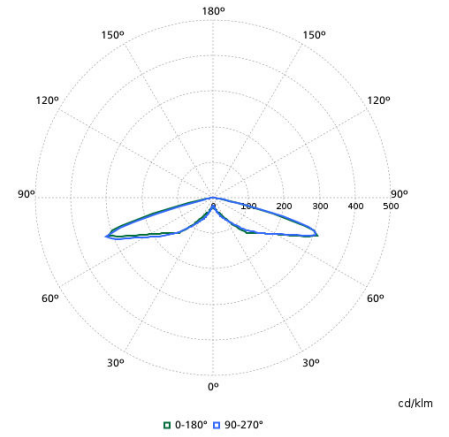

BDP794I - 912300023852