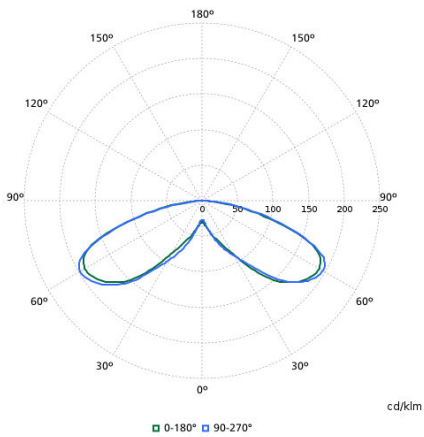

## Light Technical

Order Code	Full Product Name	Luminous Flux	Correlated Color Temperature (Nom)	Color rendering index (CRI)	Light source color	Luminaire light beam spread	Optic type outdoor
11679800	BDP794 LED53-4S/740 PSU II DS50 MK-WH GF	3,348 lm	4000 K	70	740 neutral white	152° x 155°	Distribution symmetrical 50
11680400	BDP794 LED52-4S/830 PSU II DS50 MK-WH GF	3,172 lm	3000 K	80	830 warm white	152° x 155°	Distribution symmetrical 50
11681100	BDP794 LED53-4S/740 PSU II DS50 MK-WH GF	3,348 lm	4000 K	70	740 neutral white	152° x 155°	Distribution symmetrical 50
11682800	BDP794 LED42-4S/740 II DS50 MK-WH FG BK	2,898 lm	4000 K	70	740 neutral white	152° x 155°	Distribution symmetrical 50
11688000	BDP794 LED42-4S/740 II DW10 MK-WH FG BK	2,993 lm	4000 K	70	740 neutral white	52° - 7° x 151°	Distribution wide 10
11689700	BDP794 LED53-4S/740 II DW10 MK-WH FG BK	3,796 lm	4000 K	70	740 neutral white	52° - 7° x 151°	Distribution wide 10
11690300	BDP794 LED63-4S/740 II DW10 MK-WH FG BK	4,320 lm	4000 K	70	740 neutral white	52° - 7° x 151°	Distribution wide 10
11691000	BDP794 LED52-4S/830 II DW10 MK-WH GF BK	3,250 lm	3000 K	80	830 warm white	52° - 7° x 151°	Distribution wide 10

# Polar normal diagrams

BDP794I - 912300023849

BDP794I - 912300023850

BDP794I - 912300023852

BDP794I - 912300023851

BDP794I - 912300023861

BDP794I - 912300023860

BDP794I - 912300023858