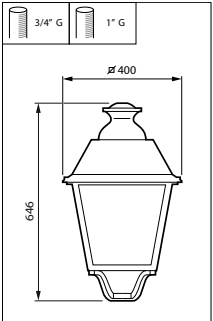

Versions

BDP768 BDP651 without spigot RET

Boyutlu çizim

Villa LED gen2

Polar Wide Diagrams

Polar Normal (separate) - BDP768I -
912300024528