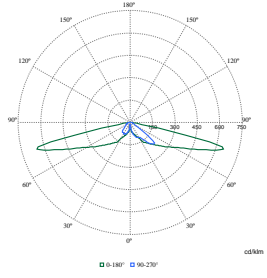

Versions

BDP768 BDP651 without spigot RET

Boyutlu çizim

Villa LED gen2

Polar Wide Diagrams

Polar Normal (separate) - BDP768I -
912300024528