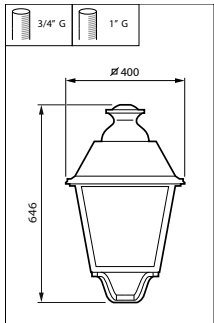

Villa LED gen2

Cote