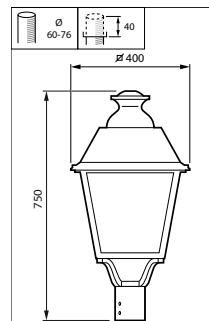

Villa LED gen2

Caracteristici

- Formă clasică, istorică
- Numeroase opțiuni de fascicule și sisteme interne pentru reducerea la minimum a efectului de orbire
- Opțiuni diverse de montare: aparatul de iluminat poate fi combinat cu diverse coloane(stâlpi), brațe și console cu mai multe brațe

Cerere

- Drumuri și străzi urbane principale; drumuri și străzi laterale și rezidențiale
- Centre de orașe și zone istorice
- Alei pietonale și piste pentru biciclete, piețe, parcuri și locuri de joacă

Versions

BDP768 40led without flush transition part

BDP768 BDP651 without spigot RET

BSP768 & BSP651 40led

Cote