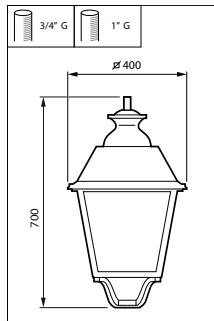

Villa LED gen2

Caracteristici

- Formă clasică, istorică
- Numeroase opțiuni de fascicule și sisteme interne pentru reducerea la minimum a efectului de orbire
- Opțiuni diverse de montare: aparatul de iluminat poate fi combinat cu diverse coloane(stâlpi), brațe și console cu mai multe brațe

Cerere

- Drumuri și străzi urbane principale; drumuri și străzi laterale și rezidențiale
- Centre de orașe și zone istorice
- Alei pietonale și piste pentru biciclete, piețe, parcuri și locuri de joacă

Versions

BDP768 40led without flush transition part

BDP768 BDP651 without spigot RET

BSP768 & BSP651 40led

Cote