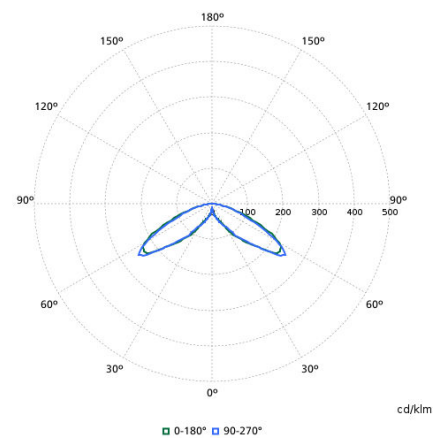

Polar normal diagrams

BDP768I - 912300060296

BDP768I - 912300060297

BDP768I - 912300060298

BDP768I - 912300060299