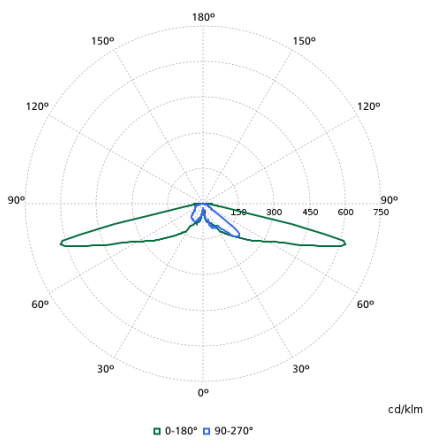

Polar normal diagrams

BDP768I - 912300024425

BDP768I - 912300024426

BDP768I - 912300024529

BDP768I - 912300060274