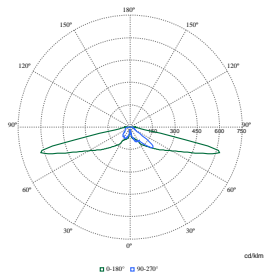

Jargeau LED gen3

Polar Wide Diagrams

Polar Normal (separate) - BDP768I -
912300024425

Polar Normal (separate) - BDP768I -
912300024426

Polar Normal (separate) - BDP768I -
912300024529

Polar Normal (separate) - BDP768I -
912300060274