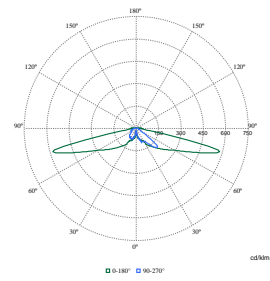

Jargeau LED gen3

Polar Wide Diagrams

Polar Normal (separate) - BDP768I -
912300024425

Polar Normal (separate) - BDP768I -
912300024426

Polar Normal (separate) - BDP768I -
912300024529

Polar Normal (separate) - BDP768I -
912300060274