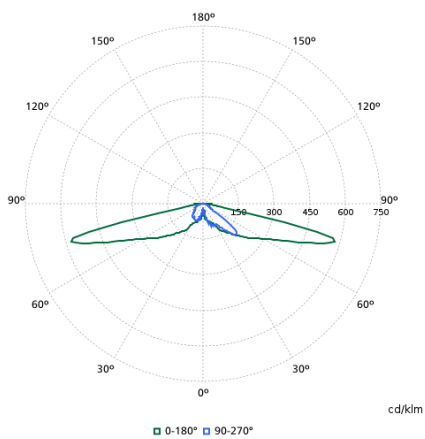

Productgegevens

Order Code	Full Product Name	Code productfamilie
8718699892029	BDP651 LED50/830 II DM50 MK-BK PCC BALL	BDP651
8718699881030	BSP651 LW LED50/830 II DM50 MK-BK PCC BA	BSP651
8719514242395	BSP651 LED50/830 II DM50 MK-BK FG BALL 3	BSP651
8719514242418	BSP651 LED50/830 II DM50 MK-WH FG BALL 3	BSP651
8720169039766	BSP651 LED50/830 II DM50 MK-WH PCC BALL	BSP651
8719514242357	BDP651 LED50/830 II DM50 MK-BK FG BALL 6	BDP651
8719514242371	BDP651 LED50/830 II DM50 MK-WH FG BALL 6	BDP651
8720169039759	BDP651 LED50/830 II DM50 MK-WH PCC BALL	BDP651

Polar normal diagrammen

BDP768I - 912300024426