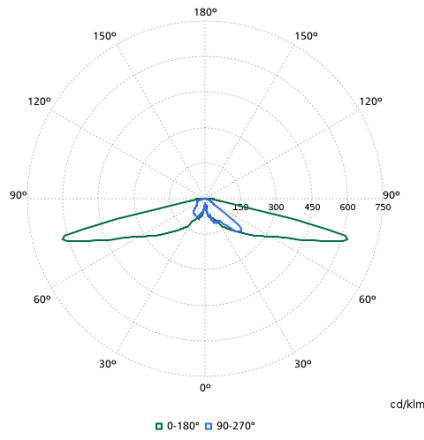

Polar normal diagrammen

BDP768I - 912300024426

BDP768I - 912300024529

BDP768I - 912300060274

BDP768I - 912300060156

BDP768I - 912300060158

BDP768I - 912300060160

BDP768I - 912300060162