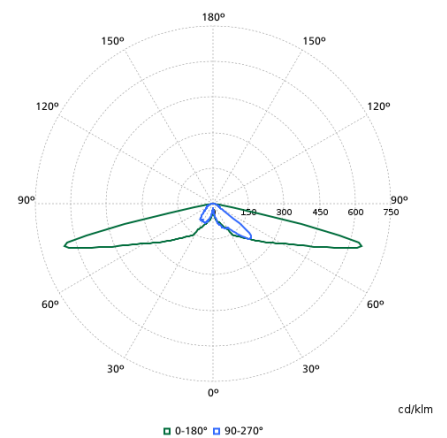

Polar normal diagrammen

BDP768I - 912300024426

BDP768I - 912300024529

BDP768I - 912300060274

BDP768I - 912300060156

BDP768I - 912300060158

BDP768I - 912300060160

BDP768I - 912300060162