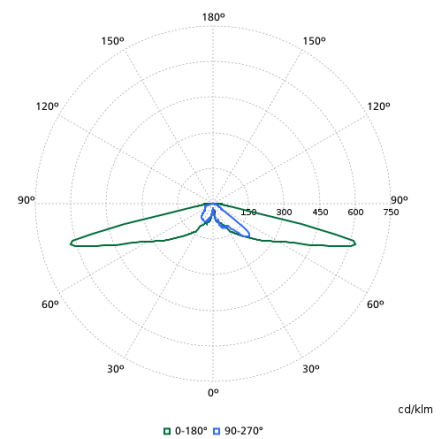

BDP768I - 912300060274

Productgegevens

Order Code	Full Product Name	Code productfamilie
8718699892029	BDP651 LED50/830 II DM50 MK-BK PCC BALL	BDP651
8718699881030	BSP651 LW LED50/830 II DM50 MK-BK PCC BA	BSP651
8719514242395	BSP651 LED50/830 II DM50 MK-BK FG BALL 3	BSP651
8719514242418	BSP651 LED50/830 II DM50 MK-WH FG BALL 3	BSP651
8720169039766	BSP651 LED50/830 II DM50 MK-WH PCC BALL	BSP651
8719514242357	BDP651 LED50/830 II DM50 MK-BK FG BALL 6	BDP651
8719514242371	BDP651 LED50/830 II DM50 MK-WH FG BALL 6	BDP651
8720169039759	BDP651 LED50/830 II DM50 MK-WH PCC BALL	BDP651

Polar normal diagrammen