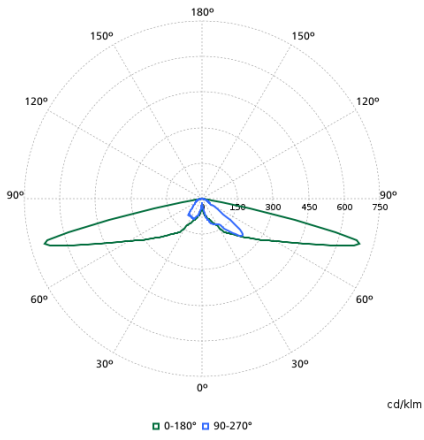

Polar normal diagrammen

BDP768I - 912300024426

BDP768I - 912300024529

BDP768I - 912300060274

BDP768I - 912300060156

BDP768I - 912300060158

BDP768I - 912300060160

BDP768I - 912300060162