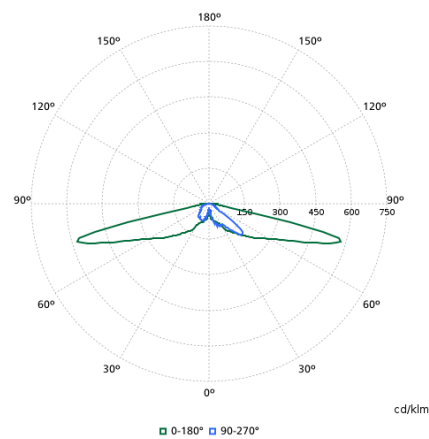

BDP768I - 912300024529

Productgegevens

Order Code	Full Product Name	Code productfamilie
8718699892029	BDP651 LED50/830 II DM50 MK-BK PCC BALL	BDP651
8718699881030	BSP651 LW LED50/830 II DM50 MK-BK PCC BA	BSP651
8719514242395	BSP651 LED50/830 II DM50 MK-BK FG BALL 3	BSP651
8719514242418	BSP651 LED50/830 II DM50 MK-WH FG BALL 3	BSP651
8720169039766	BSP651 LED50/830 II DM50 MK-WH PCC BALL	BSP651
8719514242357	BDP651 LED50/830 II DM50 MK-BK FG BALL 6	BDP651
8719514242371	BDP651 LED50/830 II DM50 MK-WH FG BALL 6	BDP651
8720169039759	BDP651 LED50/830 II DM50 MK-WH PCC BALL	BDP651

Polar normal diagrammen