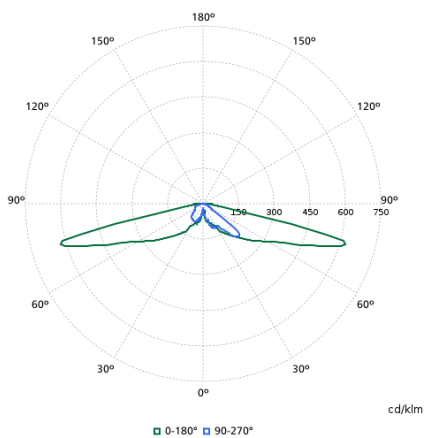

Polar normal diagrams

BDP768I - 912300024425

BDP768I - 912300024426

BDP768I - 912300024529

BDP768I - 912300060274