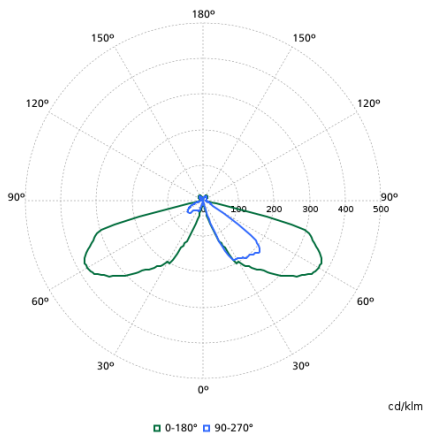

Polar normal diagrams

BDP510I - 912300024994

BDP510I - 912300024995

BDP510I - 912300024996

BDP510I - 912300024997

BDP510I - 912300024998

BDP510I - 912300060133

BDP510I - 912300060134