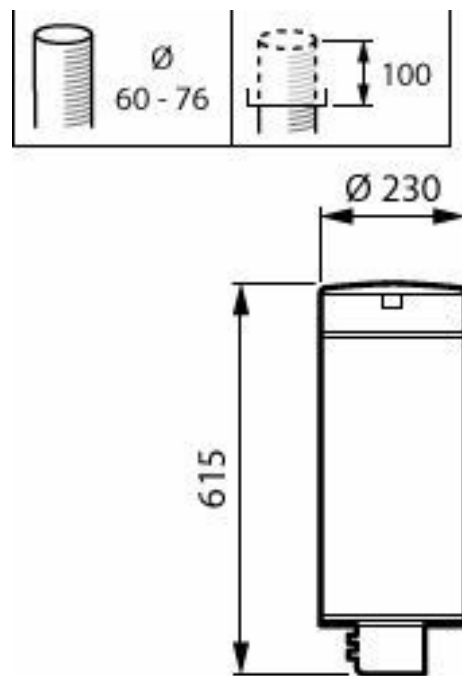

BDP511 LED24/740 DS50 II CLO-DDF1 DGR 60