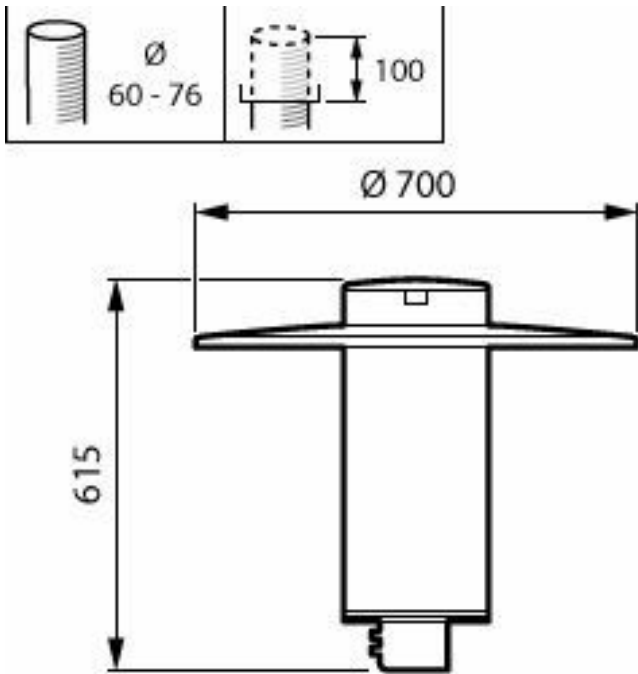

CityClassic gen2, BDP510

CityClassic gen2, BDP511

CityClassic gen2, BDP512

Schéma dimensionnel

BDP510 LED24/730 DW50 DGR 60P

BDP513 LED24/727 DM32 II DGR 60P

BDP512 LED24/727 DM32 II DGR 60P

BDP511 LED24/740 DS50 II CLO-DDF1 DGR 60