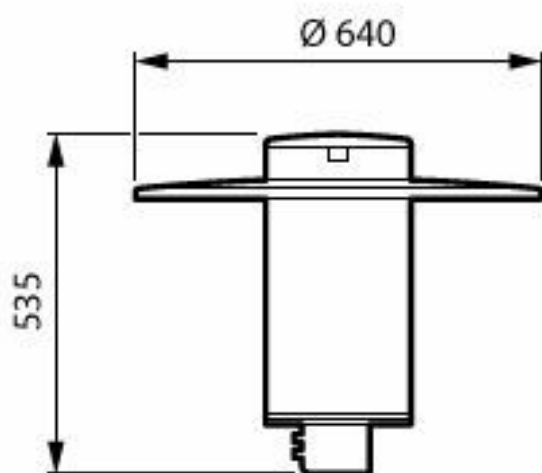

CityClassic gen2, BDP510

CityClassic gen2, BDP511

CityClassic gen2, BDP512

Schéma dimensionnel

BDP510 LED24/730 DW50 DGR 60P

BDP513 LED24/727 DM32 II DGR 60P

BDP512 LED24/727 DM32 II DGR 60P

BDP511 LED24/740 DS50 II CLO-DDF1 DGR 60