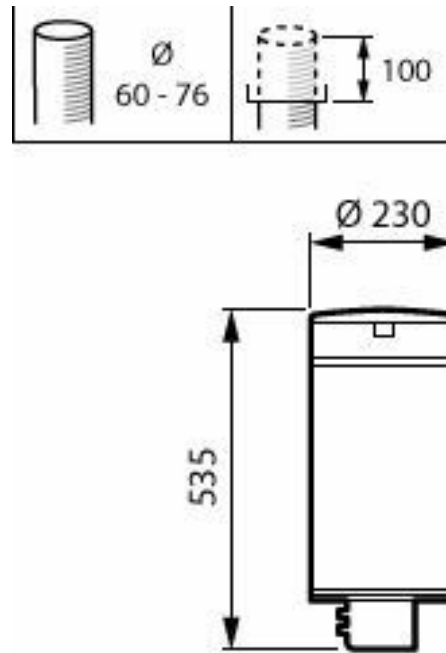

CityClassic gen2, BDP510

CityClassic gen2, BDP511

CityClassic gen2, BDP512

Schéma dimensionnel

BDP510 LED24/730 DW50 DGR 60P

BDP513 LED24/727 DM32 II DGR 60P

BDP512 LED24/727 DM32 II DGR 60P

BDP511 LED24/740 DS50 II CLO-DDF1 DGR 60