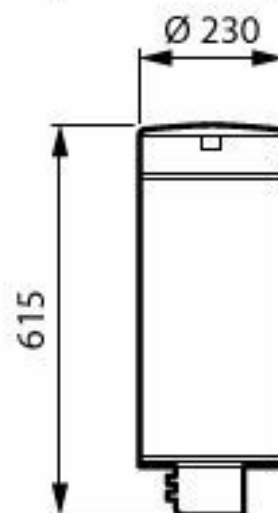

CityClassic gen2, BDP510

CityClassic gen2, BDP511

CityClassic gen2, BDP512

Schéma dimensionnel

BDP510 LED24/730 DW50 DGR 60P

BDP513 LED24/727 DM32 II DGR 60P

BDP512 LED24/727 DM32 II DGR 60P

BDP511 LED24/740 DS50 II CLO-DDF1 DGR 60