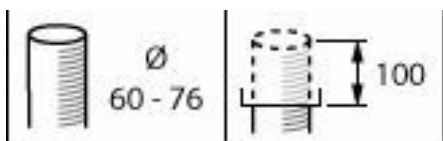

CityClassic gen2, BDP510

CityClassic gen2, BDP511

CityClassic gen2, BDP512

Schéma dimensionnel

BDP510 LED24/730 DW50 DGR 60P

BDP513 LED24/727 DM32 II DGR 60P

BDP512 LED24/727 DM32 II DGR 60P

BDP511 LED24/740 DS50 II CLO-DDF1 DGR 60