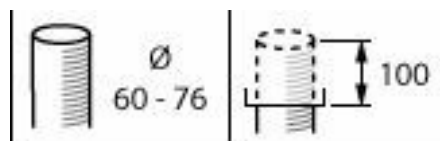

CityClassic gen2, BDP510

CityClassic gen2, BDP511

CityClassic gen2, BDP512

Schéma dimensionnel

BDP510 LED24/730 DW50 DGR 60P

BDP513 LED24/727 DM32 II DGR 60P

BDP512 LED24/727 DM32 II DGR 60P

BDP511 LED24/740 DS50 II CLO-DDF1 DGR 60