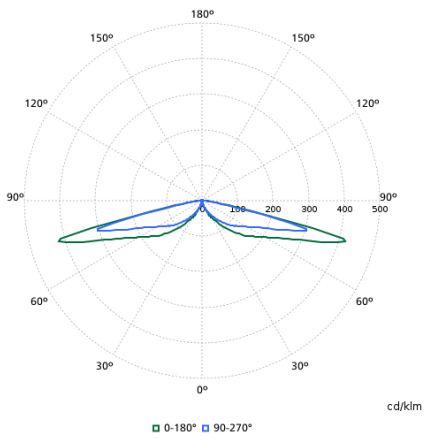

Order Code	Full Product Name	Produktseriekode
912300024994	BDP510 LED24/740 DS50 CLO-DDF1 DGR 60P	BDP510
912300060133	BDP510 LED24/730 DW50 DGR 60P	BDP510
912300060134	BDP510 LED27/730 DS50 DGR 60P	BDP510
912300060140	BDP510 LED20/730 DM12 II D11 GR-900 76P	BDP510
912300060141	BDP510 LED30/740 DN10 II D24 DDF2 GR-900	BDP510
912300060142	BDP510 LED24/830 DM12 BL2 II D11 GR-900	BDP510
912300060143	BDP510 LED30/830 DM12 BL2 II D11 GR-900	BDP510
912300024996	BDP511 LED24/740 DS50 II CLO-DDF1 DGR 60	BDP511
912300024997	BDP512 LED24/727 DM32 II DGR 60P	BDP512
912300060291	BDP512 LED30-4S/830 PSDD II DS50 GR MSP	BDP512
912300060292	BDP512 LED30-4S/727 PSDD II DS50 GR MSP	BDP512

Polar normal diagrams

BDP510I - 912300024994