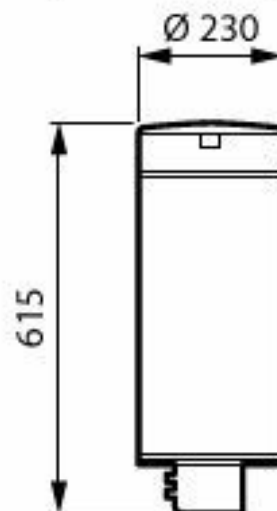

CityClassic gen2, BDP510

CityClassic gen2, BDP511

CityClassic gen2, BDP512

Målskitse

BDP510 LED27/730 DS50 DGR 60P

BDP513 LED24/727 DM32 II DGR 60P

BDP512 LED30-4S/727 PSDD II DS50 GR MSP

BDP511 LED24/740 DS50 II CLO-DDF1 DGR 60