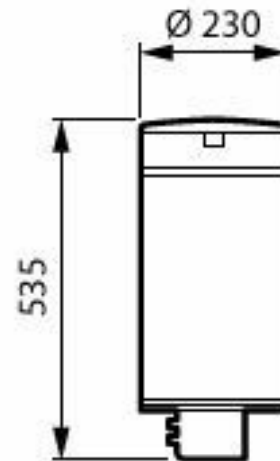

CityClassic gen2, BDP510

CityClassic gen2, BDP511

CityClassic gen2, BDP512

Målskitse

BDP510 LED27/730 DS50 DGR 60P

BDP513 LED24/727 DM32 II DGR 60P

BDP512 LED30-4S/727 PSDD II DS50 GR MSP

BDP511 LED24/740 DS50 II CLO-DDF1 DGR 60